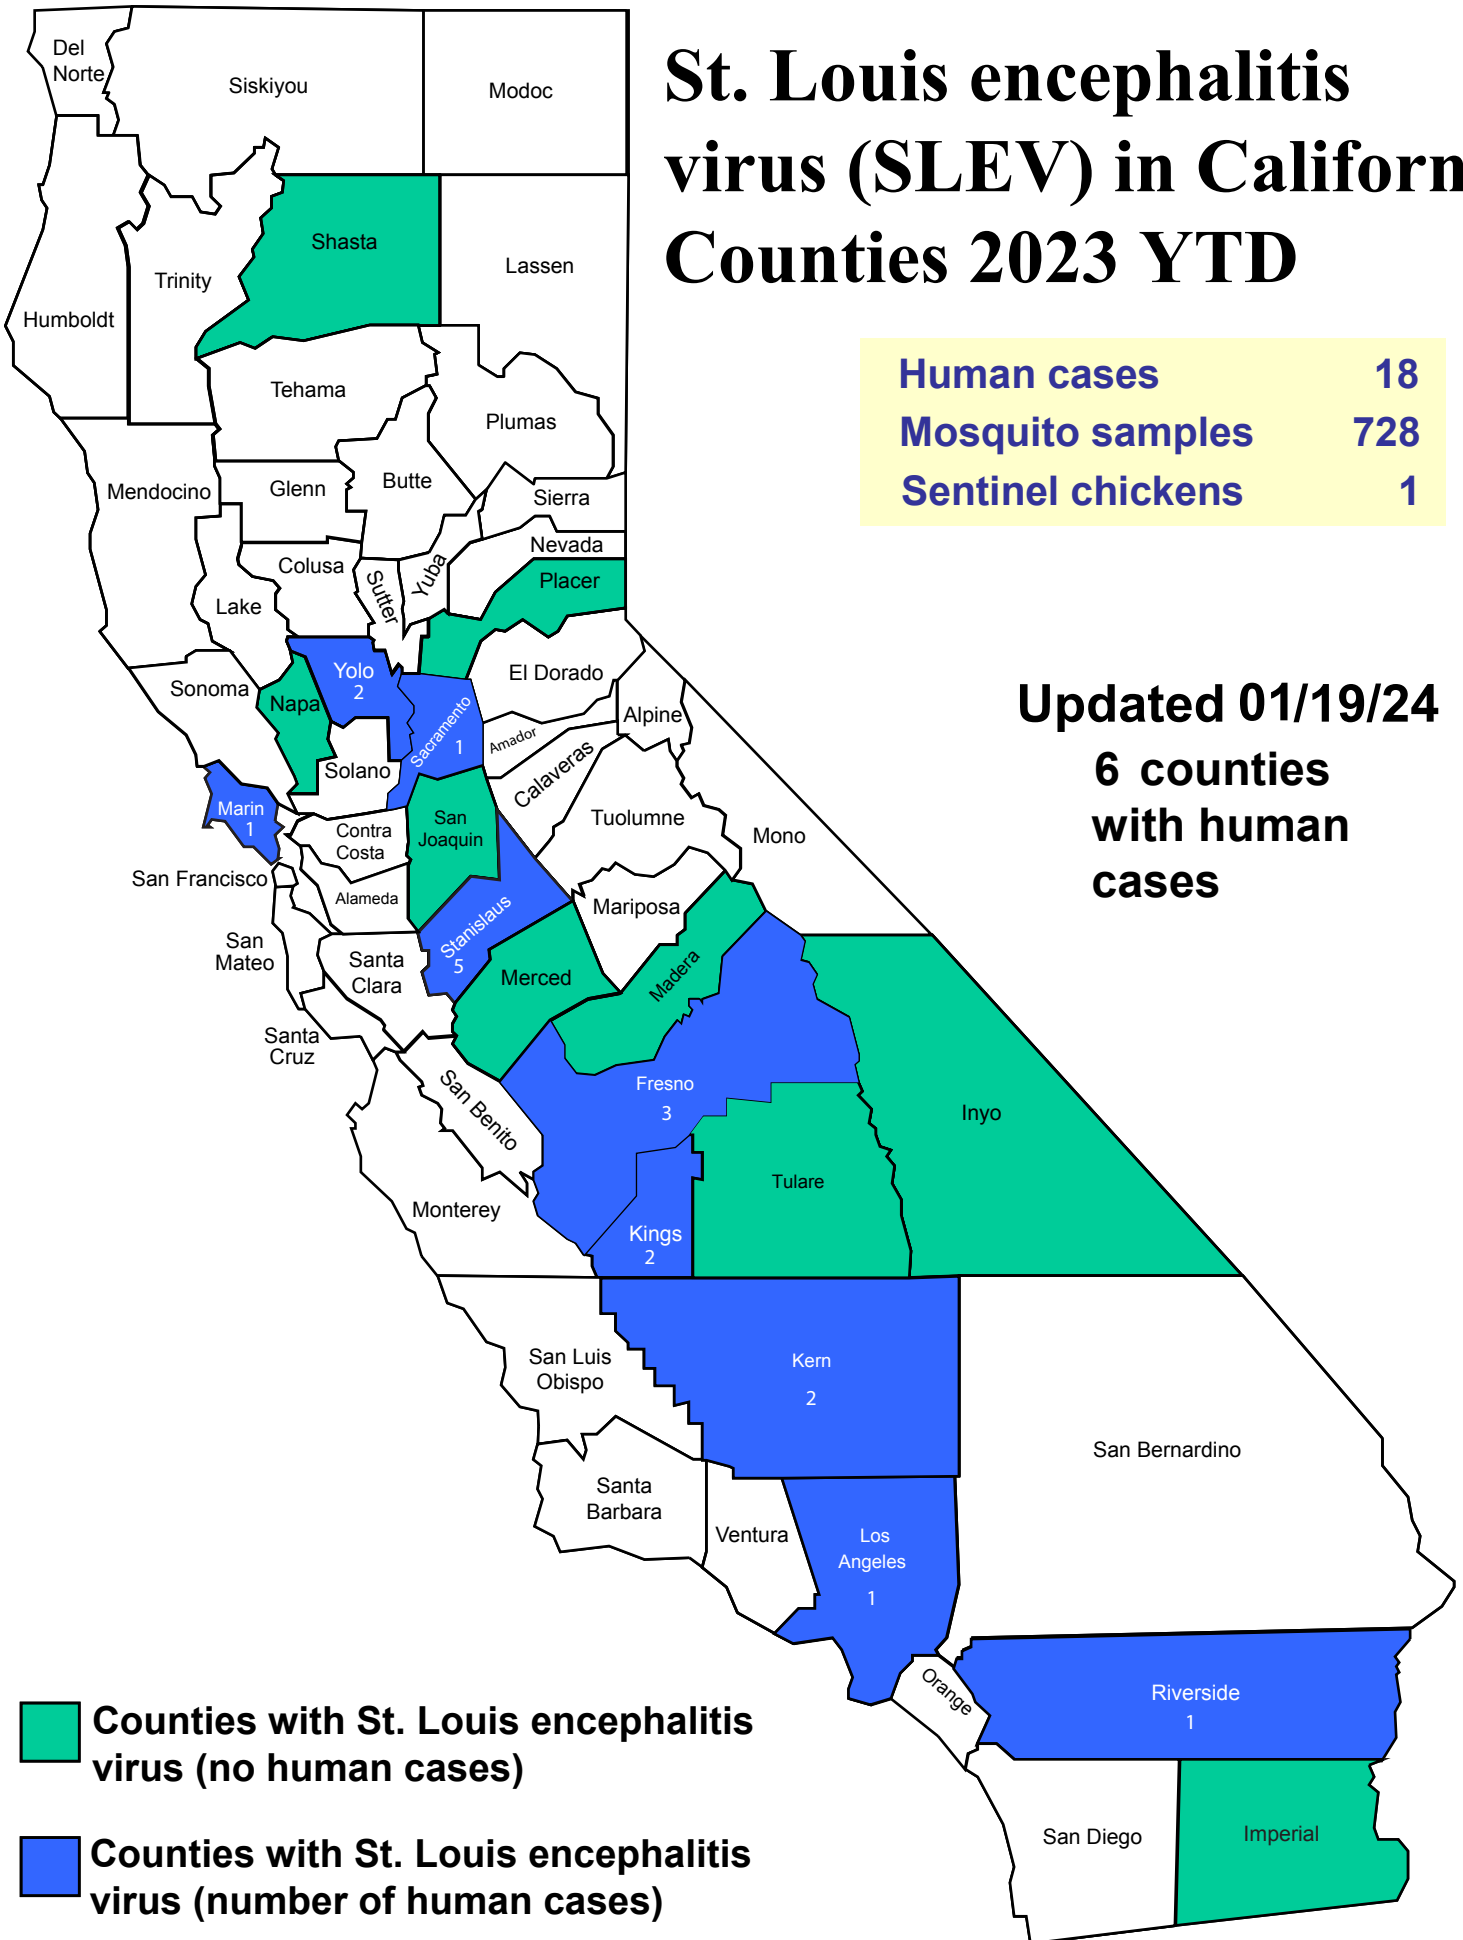

St. Louis encephalitis virus (SLEV) in California Counties 2023 YTD

Human cases	18
Mosquito samples	728
Sentinel chickens	1

Updated 01/19/24
6 counties with human cases

Green Counties with St. Louis encephalitis virus (no human cases)

Blue Counties with St. Louis encephalitis virus (number of human cases)