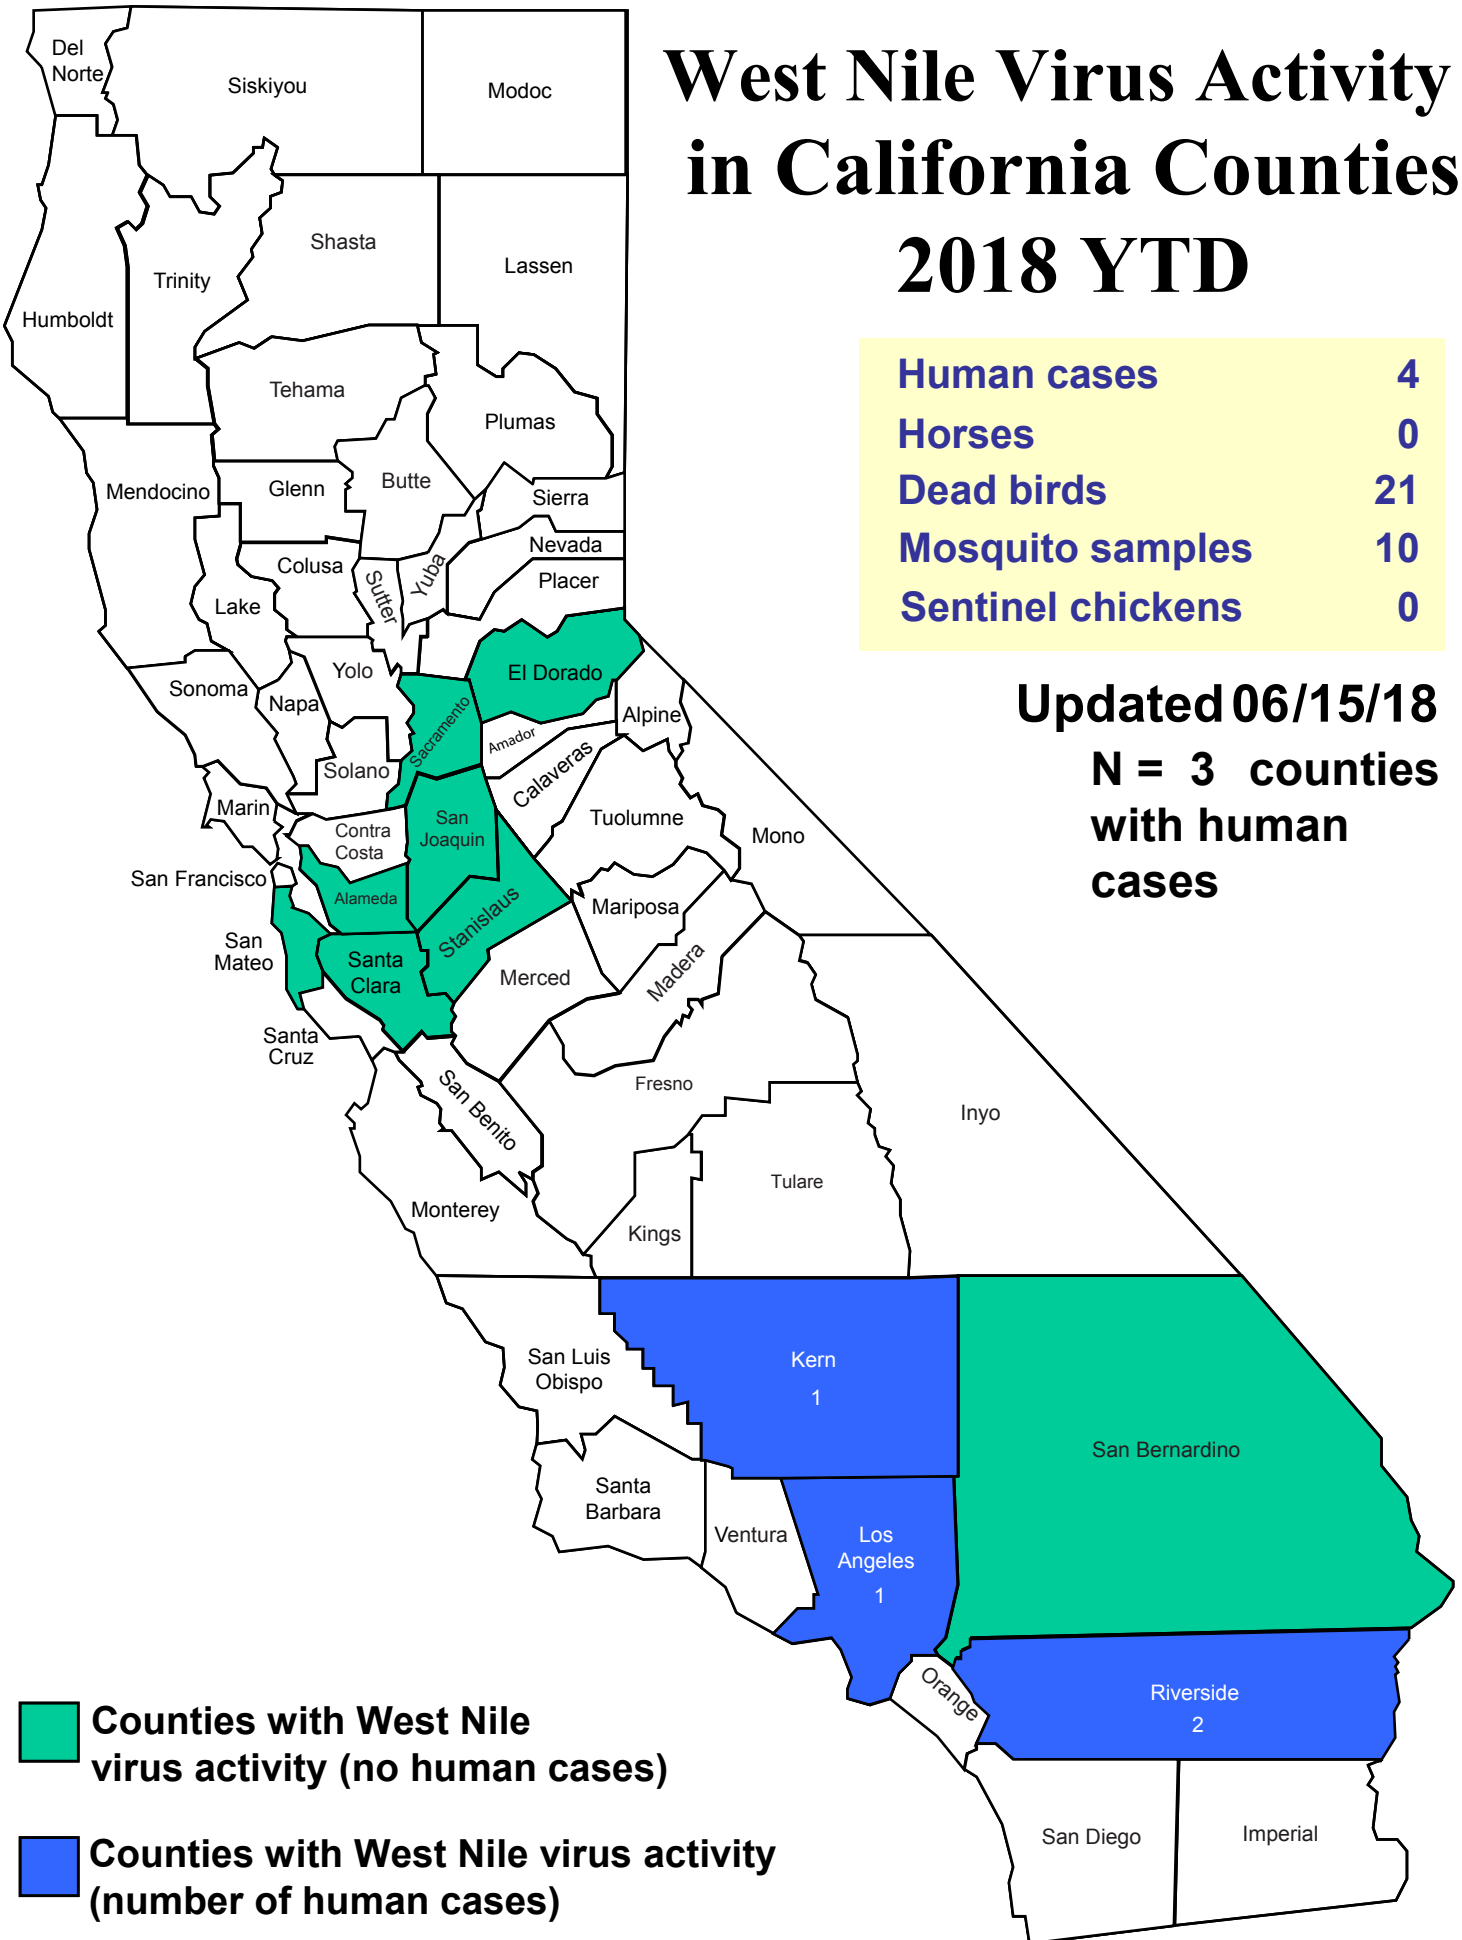

West Nile Virus Activity in California Counties 2018 YTD

Human cases	4
Horses	0
Dead birds	21
Mosquito samples	10
Sentinel chickens	0

Updated 06/15/18
N = 3 counties
with human
cases

- Counties with West Nile virus activity (no human cases)
- Counties with West Nile virus activity (number of human cases)