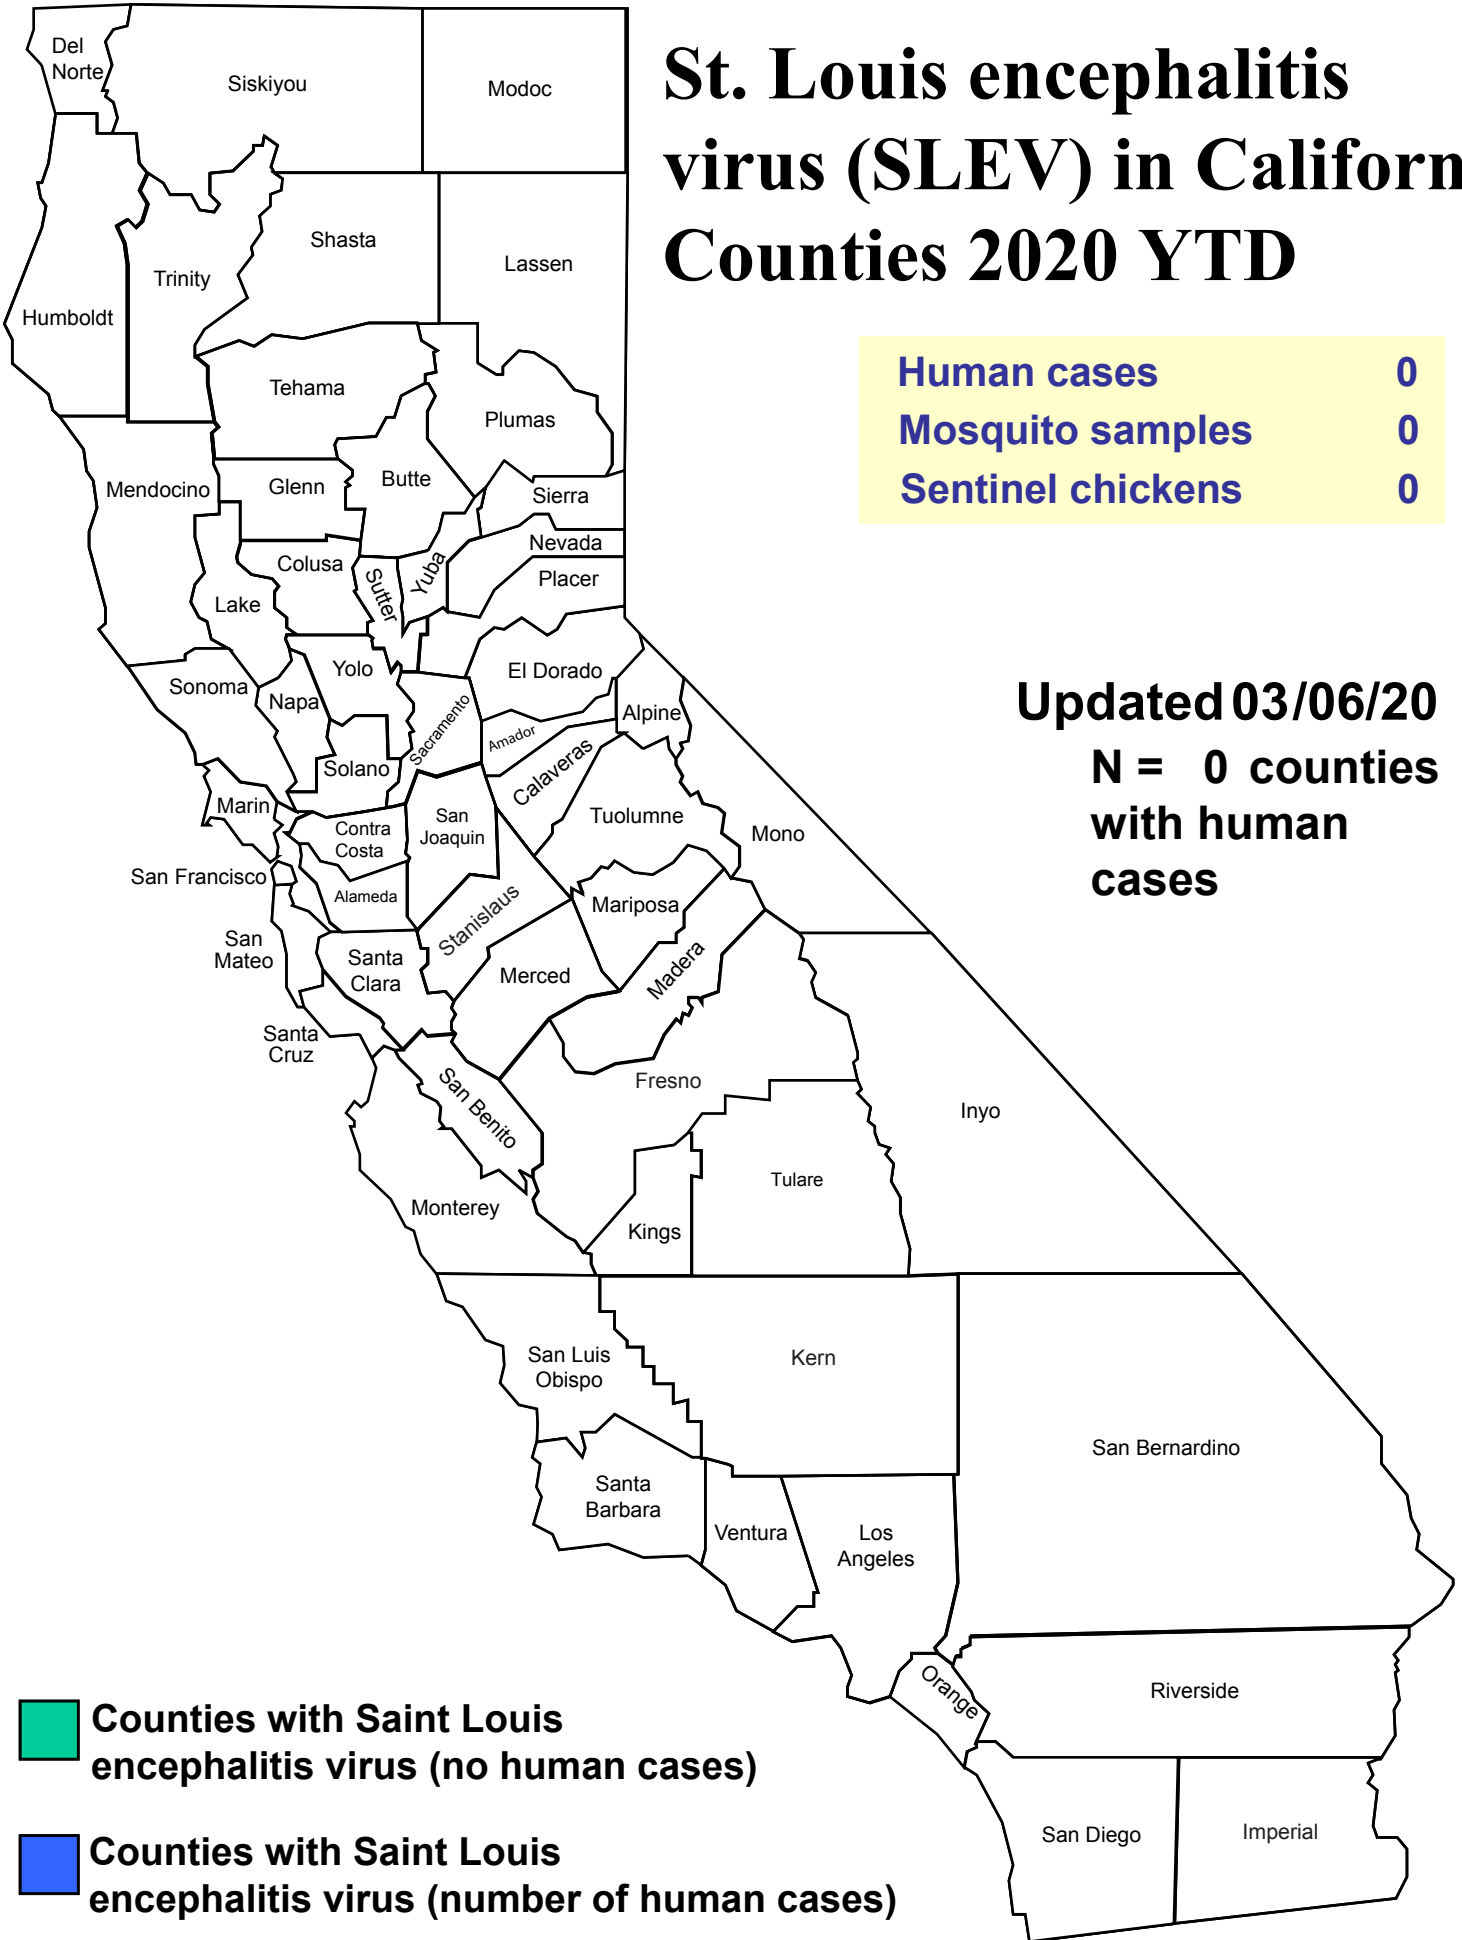

St. Louis encephalitis virus (SLEV) in California Counties 2020 YTD

Human cases	0
Mosquito samples	0
Sentinel chickens	0

Updated 03/06/20
 N = 0 counties
 with human
 cases

■ Counties with Saint Louis encephalitis virus (no human cases)

■ Counties with Saint Louis encephalitis virus (number of human cases)