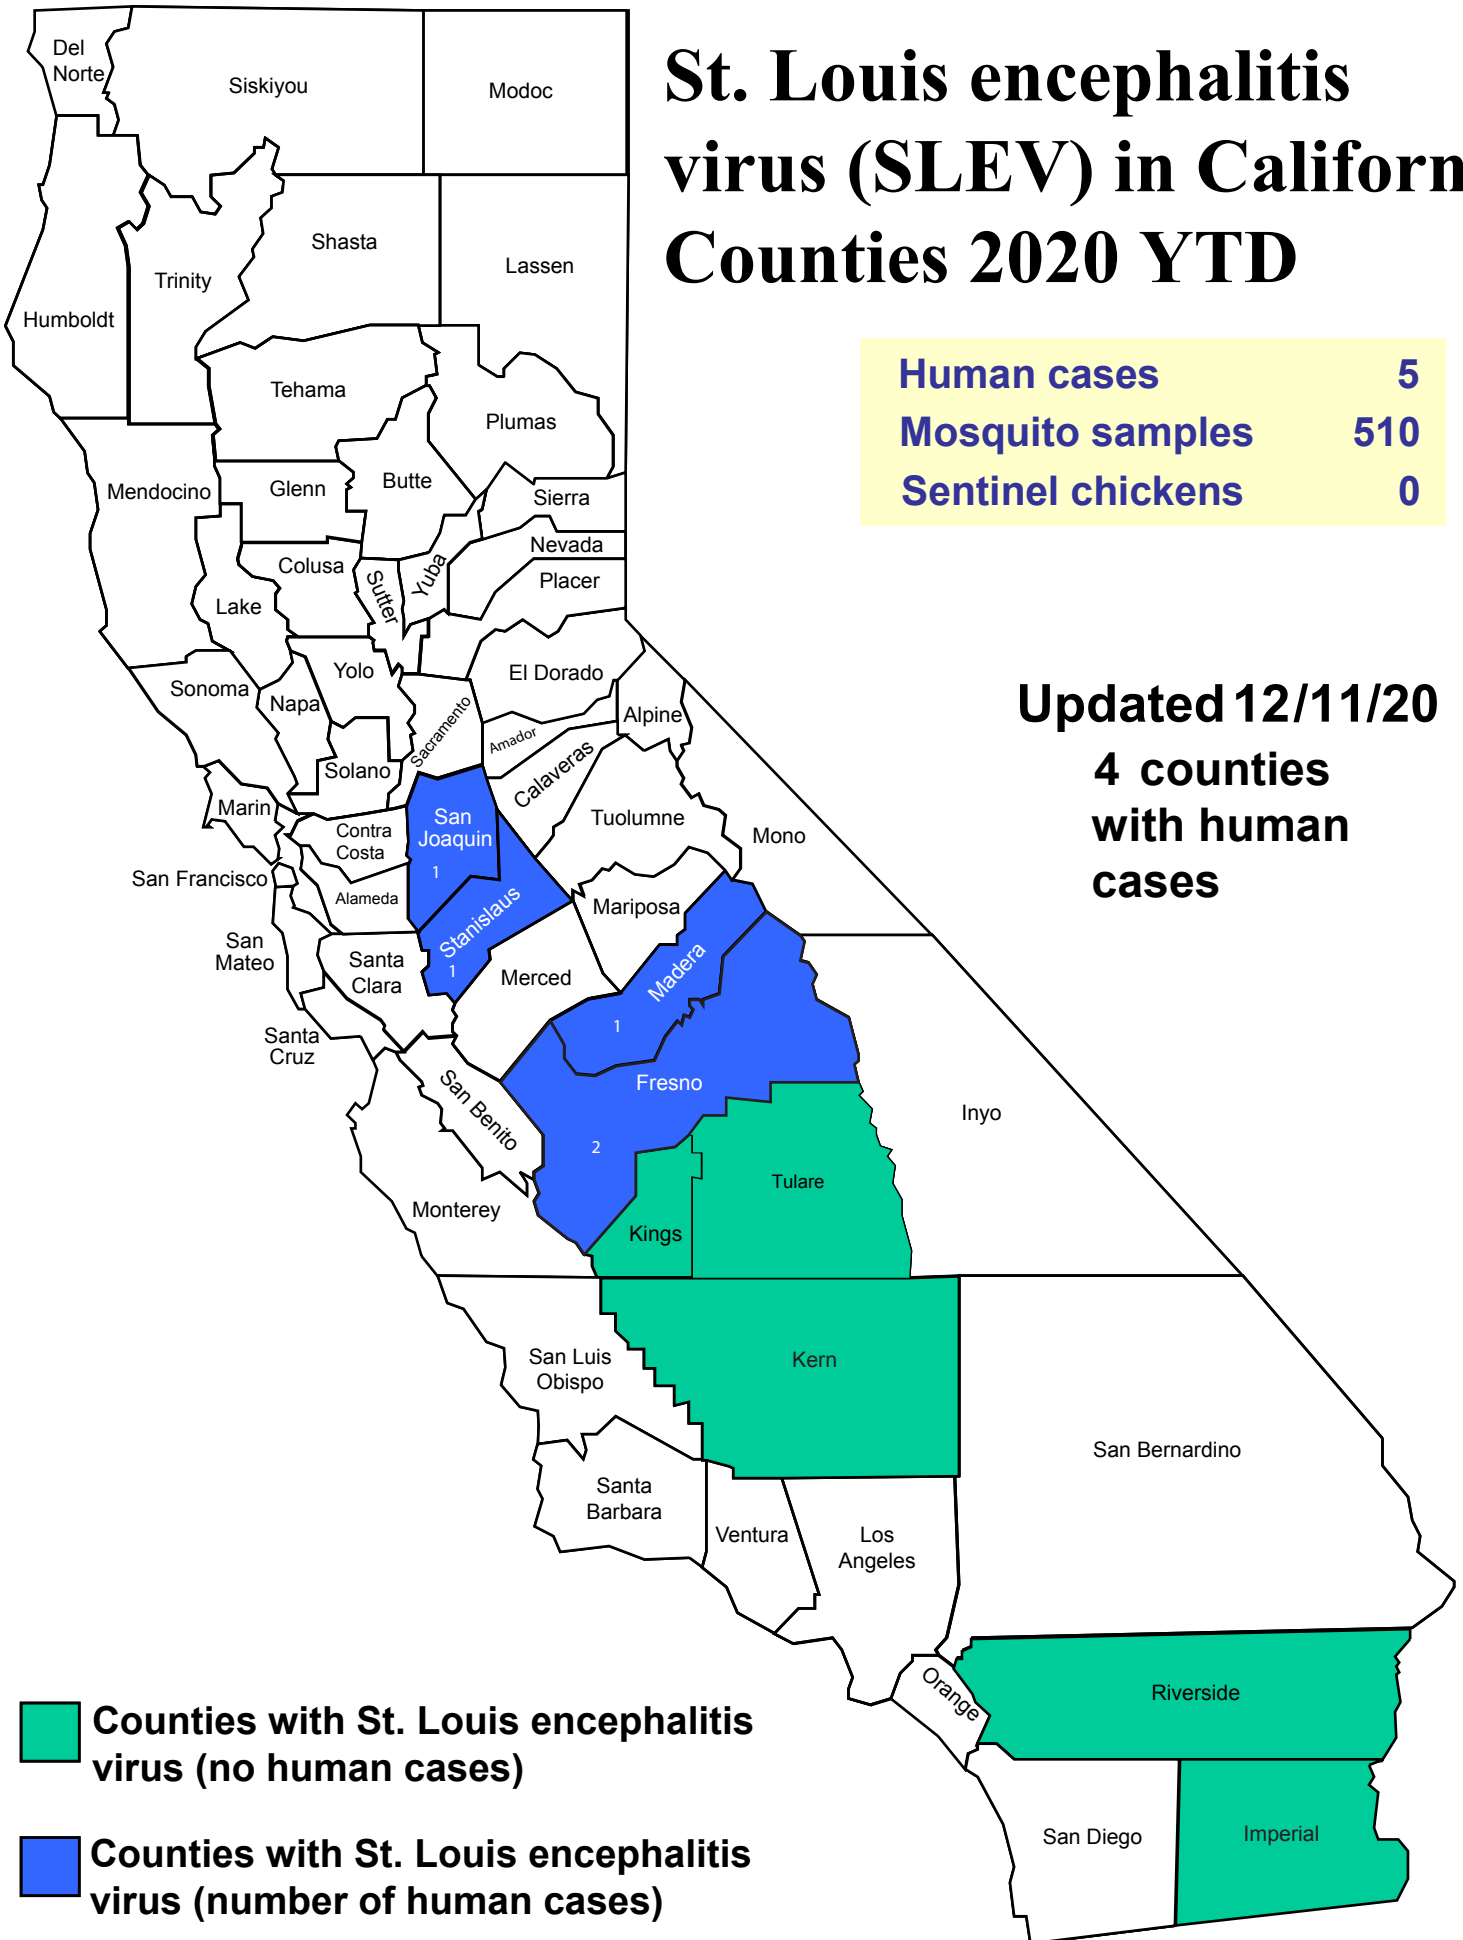

St. Louis encephalitis virus (SLEV) in California Counties 2020 YTD

Human cases	5
Mosquito samples	510
Sentinel chickens	0

Updated 12/11/20
4 counties with human cases

Green Counties with St. Louis encephalitis virus (no human cases)

Blue Counties with St. Louis encephalitis virus (number of human cases)