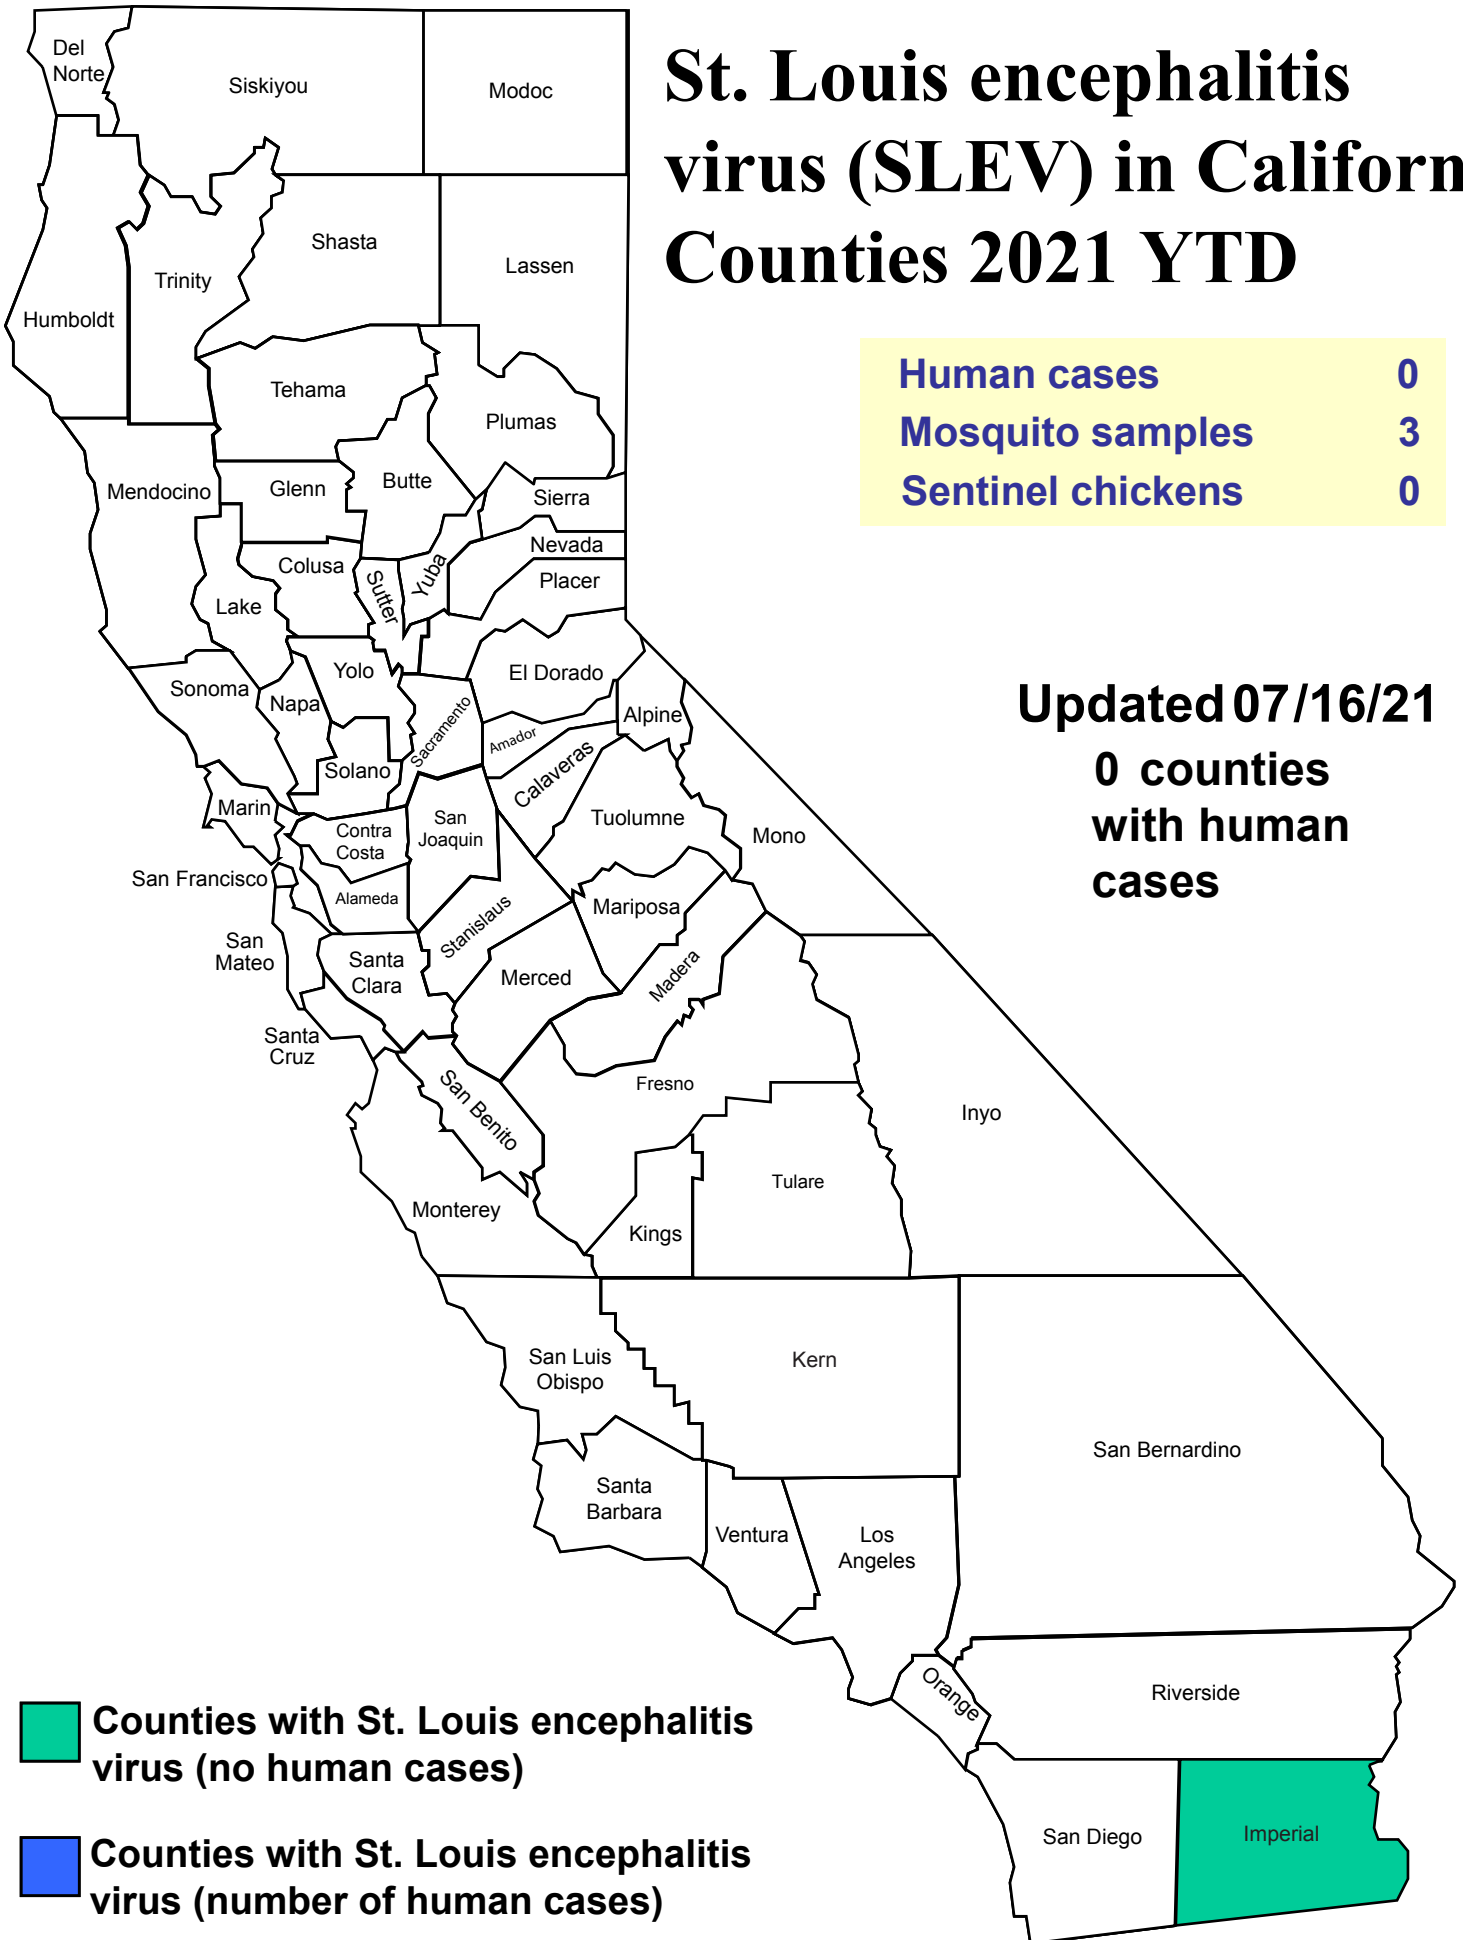

# St. Louis encephalitis virus (SLEV) in California Counties 2021 YTD

Human cases	0
Mosquito samples	3
Sentinel chickens	0

Updated 07/16/21  
 0 counties with human cases

- Counties with St. Louis encephalitis virus (no human cases)
- Counties with St. Louis encephalitis virus (number of human cases)