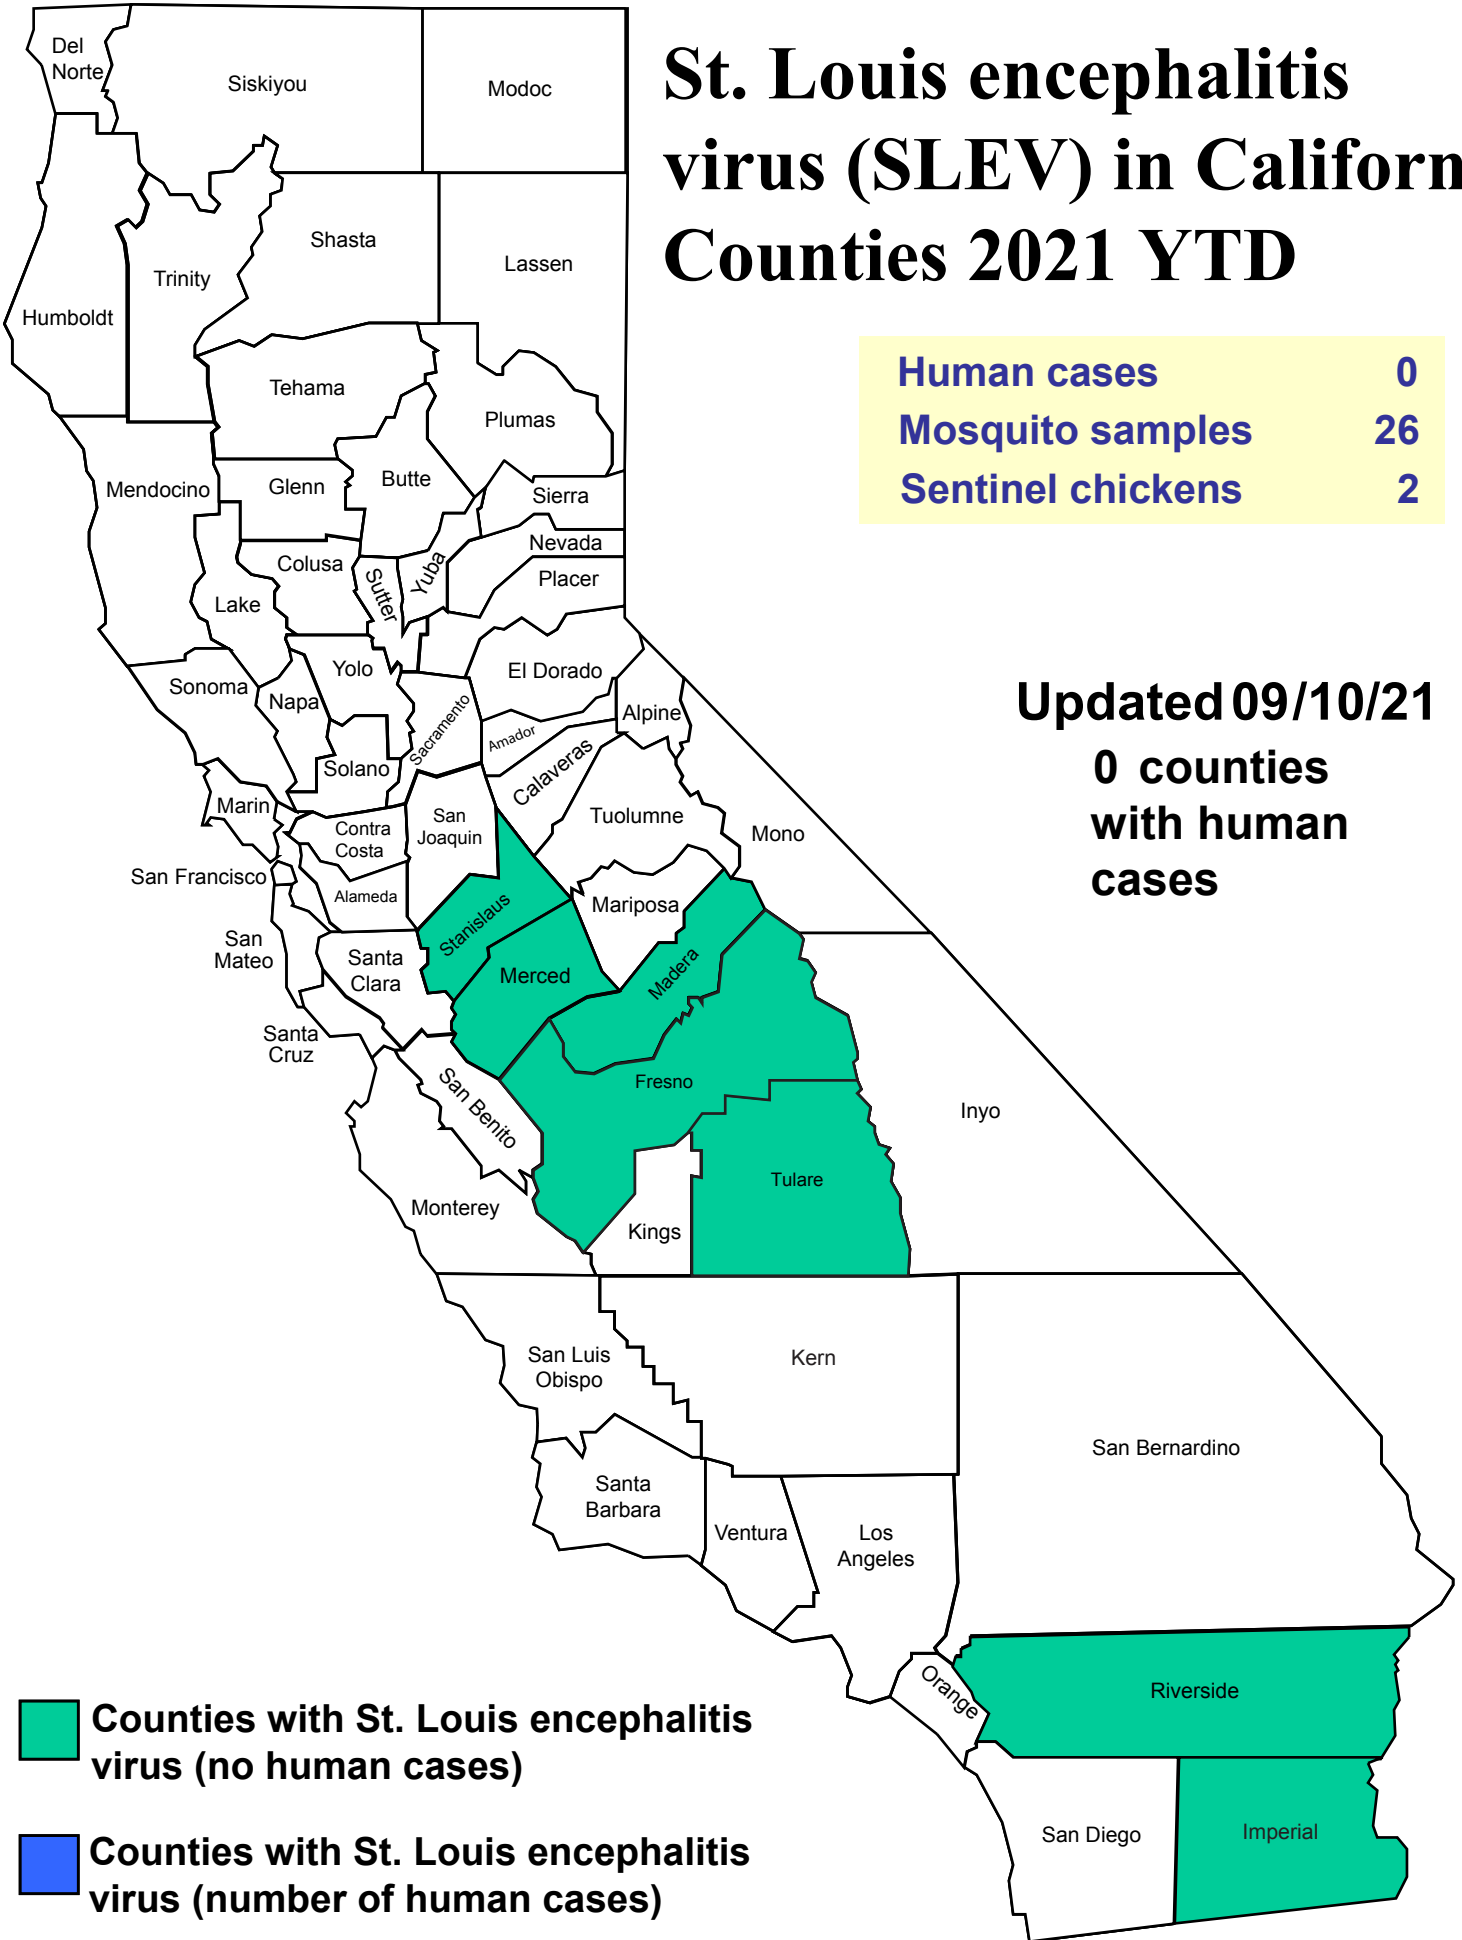

St. Louis encephalitis virus (SLEV) in California Counties 2021 YTD

Human cases	0
Mosquito samples	26
Sentinel chickens	2

Updated 09/10/21
0 counties with human cases

Green Counties with St. Louis encephalitis virus (no human cases)

Blue Counties with St. Louis encephalitis virus (number of human cases)