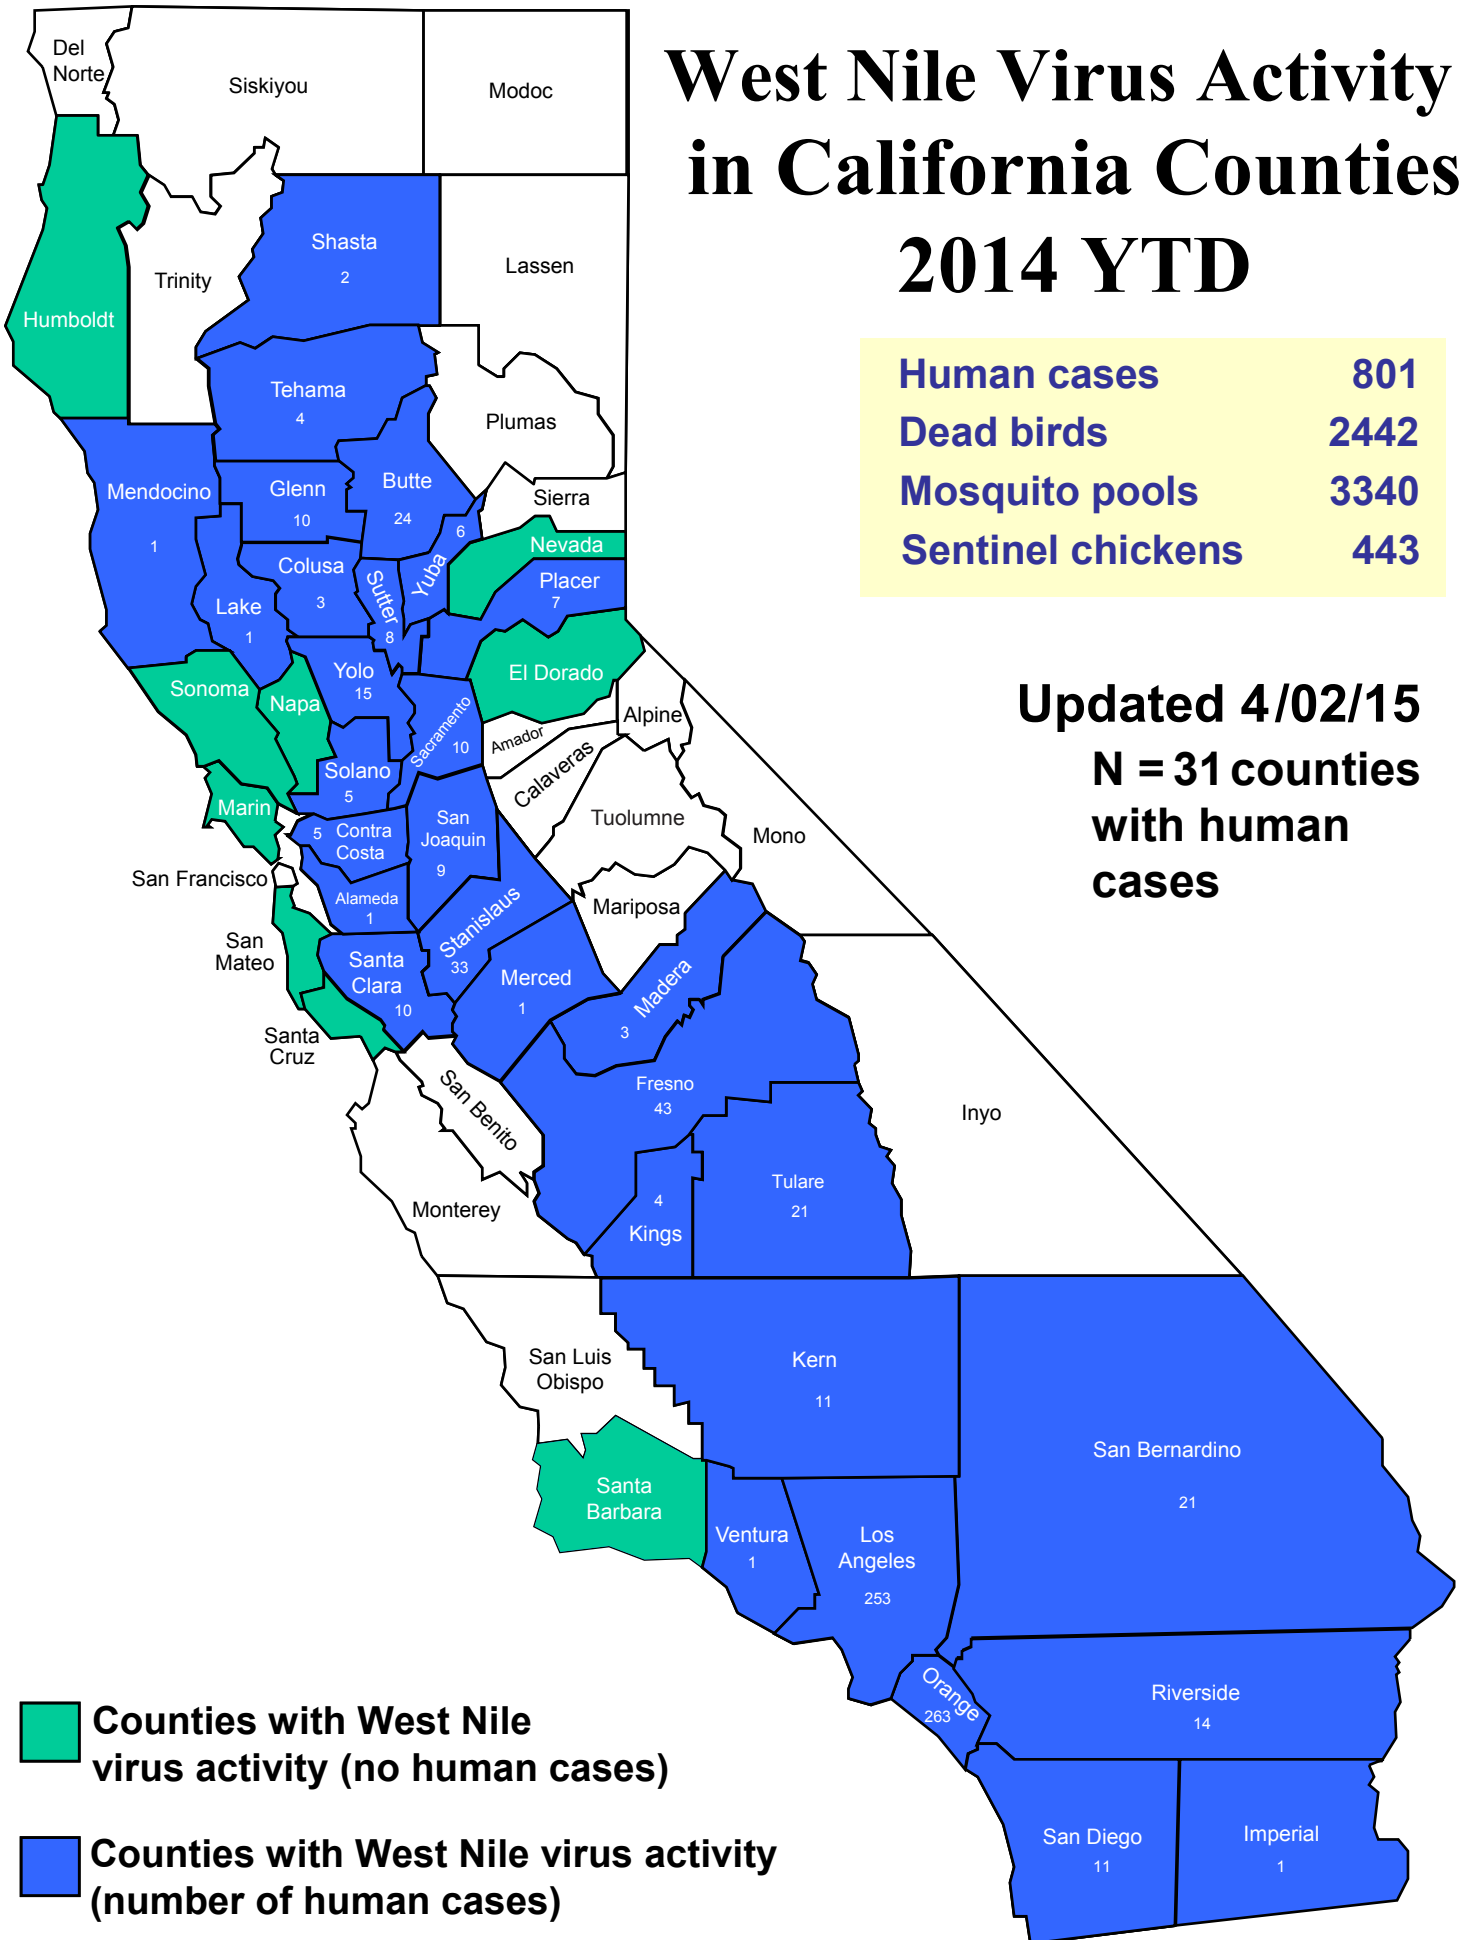

West Nile Virus Activity in California Counties 2014 YTD

Human cases	801
Dead birds	2442
Mosquito pools	3340
Sentinel chickens	443

Updated 4/02/15
N = 31 counties
with human
cases

- Counties with West Nile virus activity (no human cases)**
- Counties with West Nile virus activity (number of human cases)**