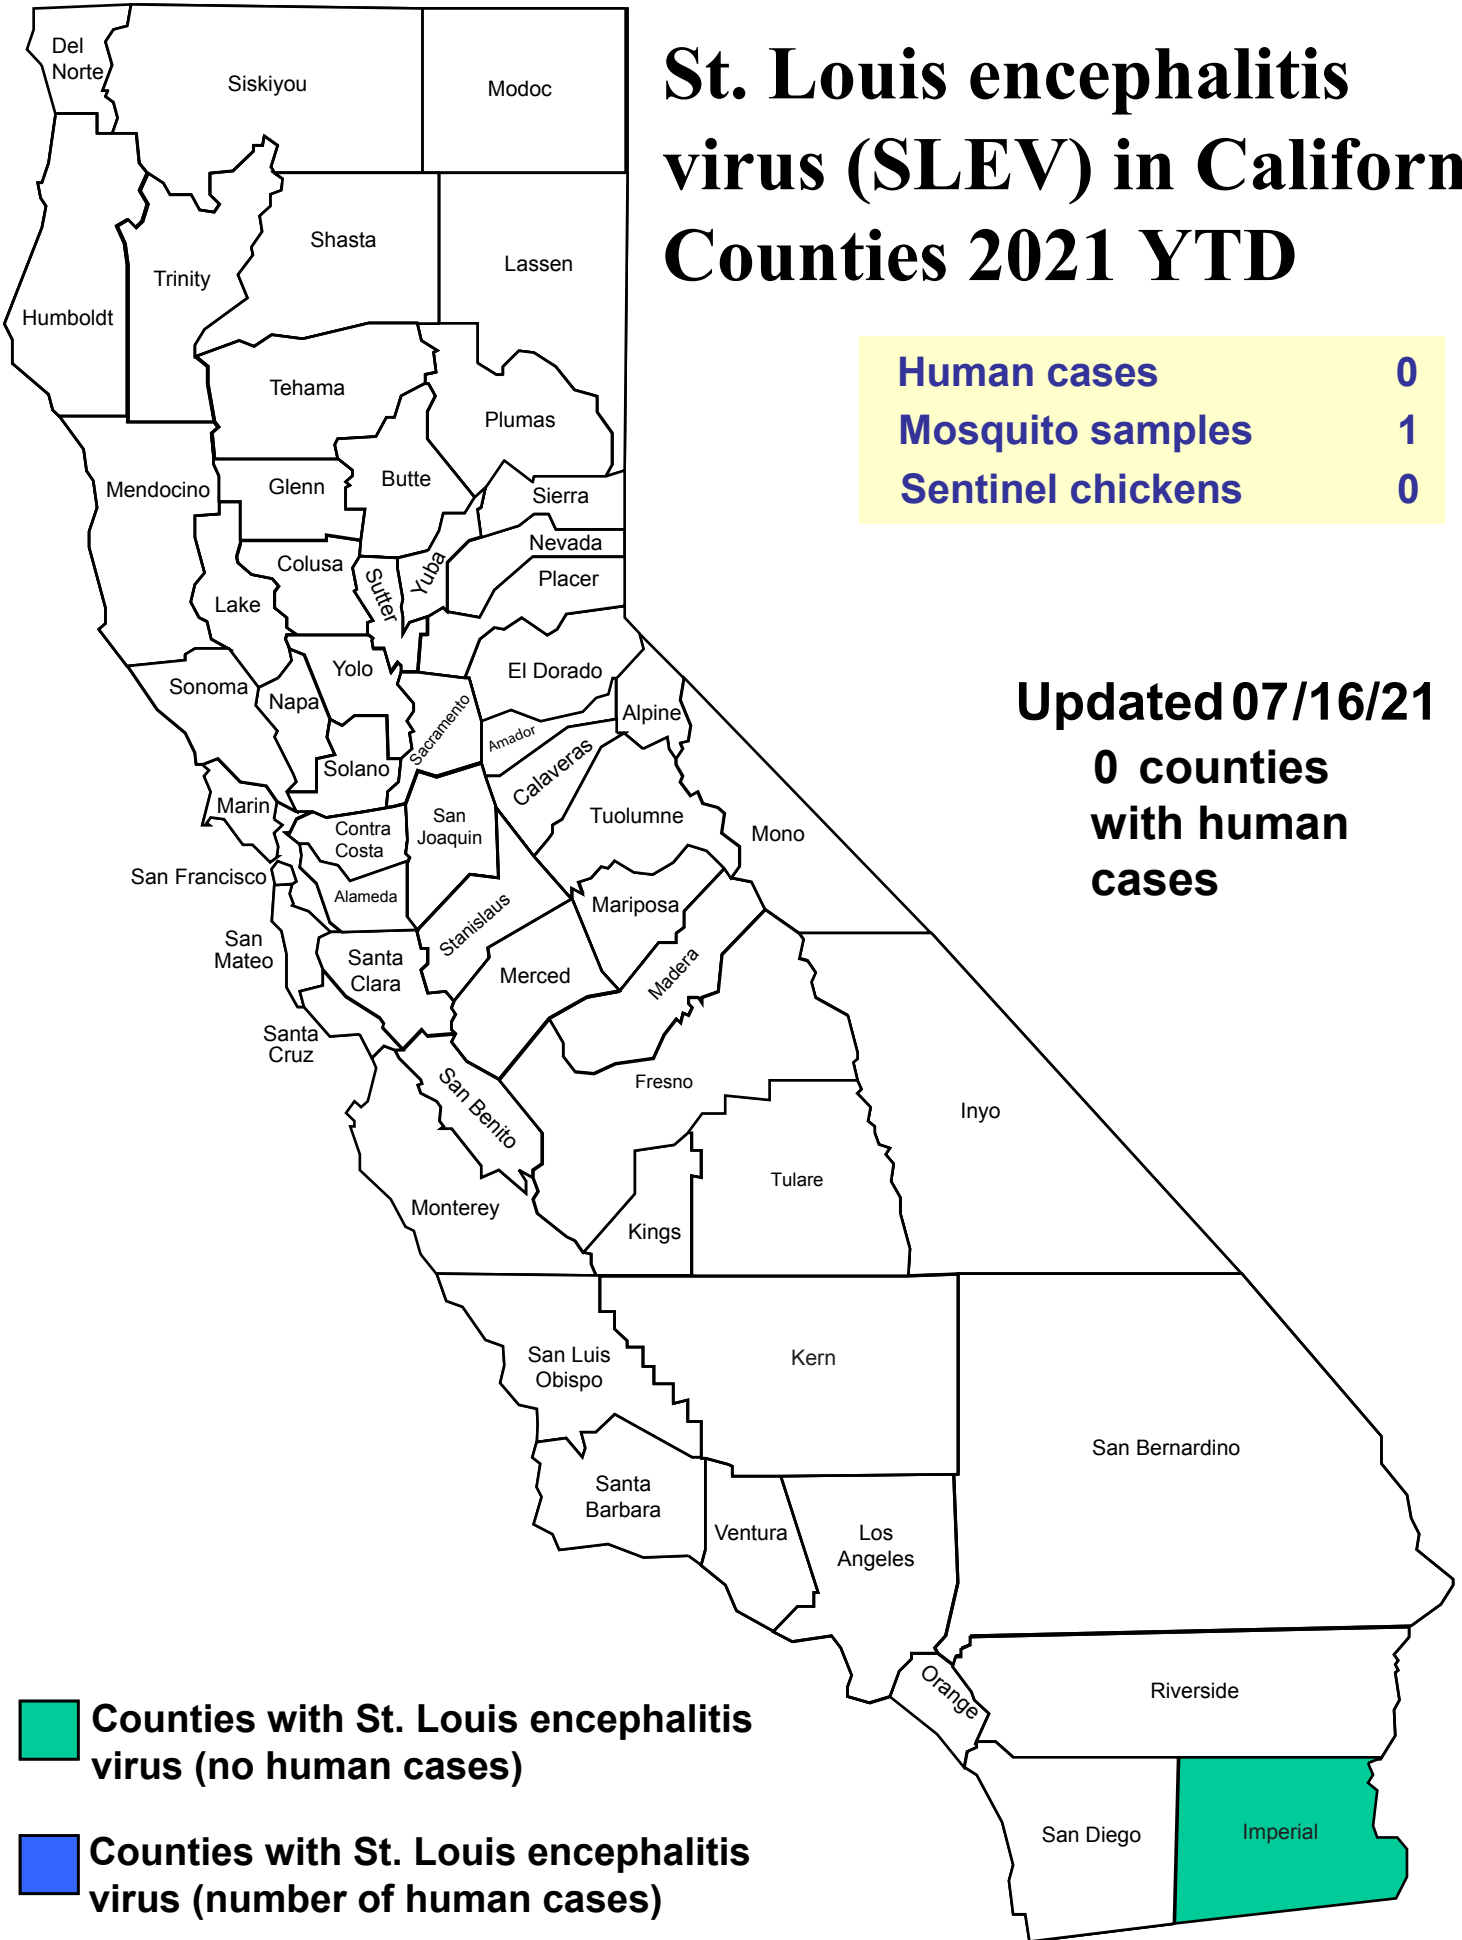

# St. Louis encephalitis virus (SLEV) in California Counties 2021 YTD

Human cases	0
Mosquito samples	1
Sentinel chickens	0

**Updated 07/16/21**  
**0 counties with human cases**

**Counties with St. Louis encephalitis virus (no human cases)**

**Counties with St. Louis encephalitis virus (number of human cases)**