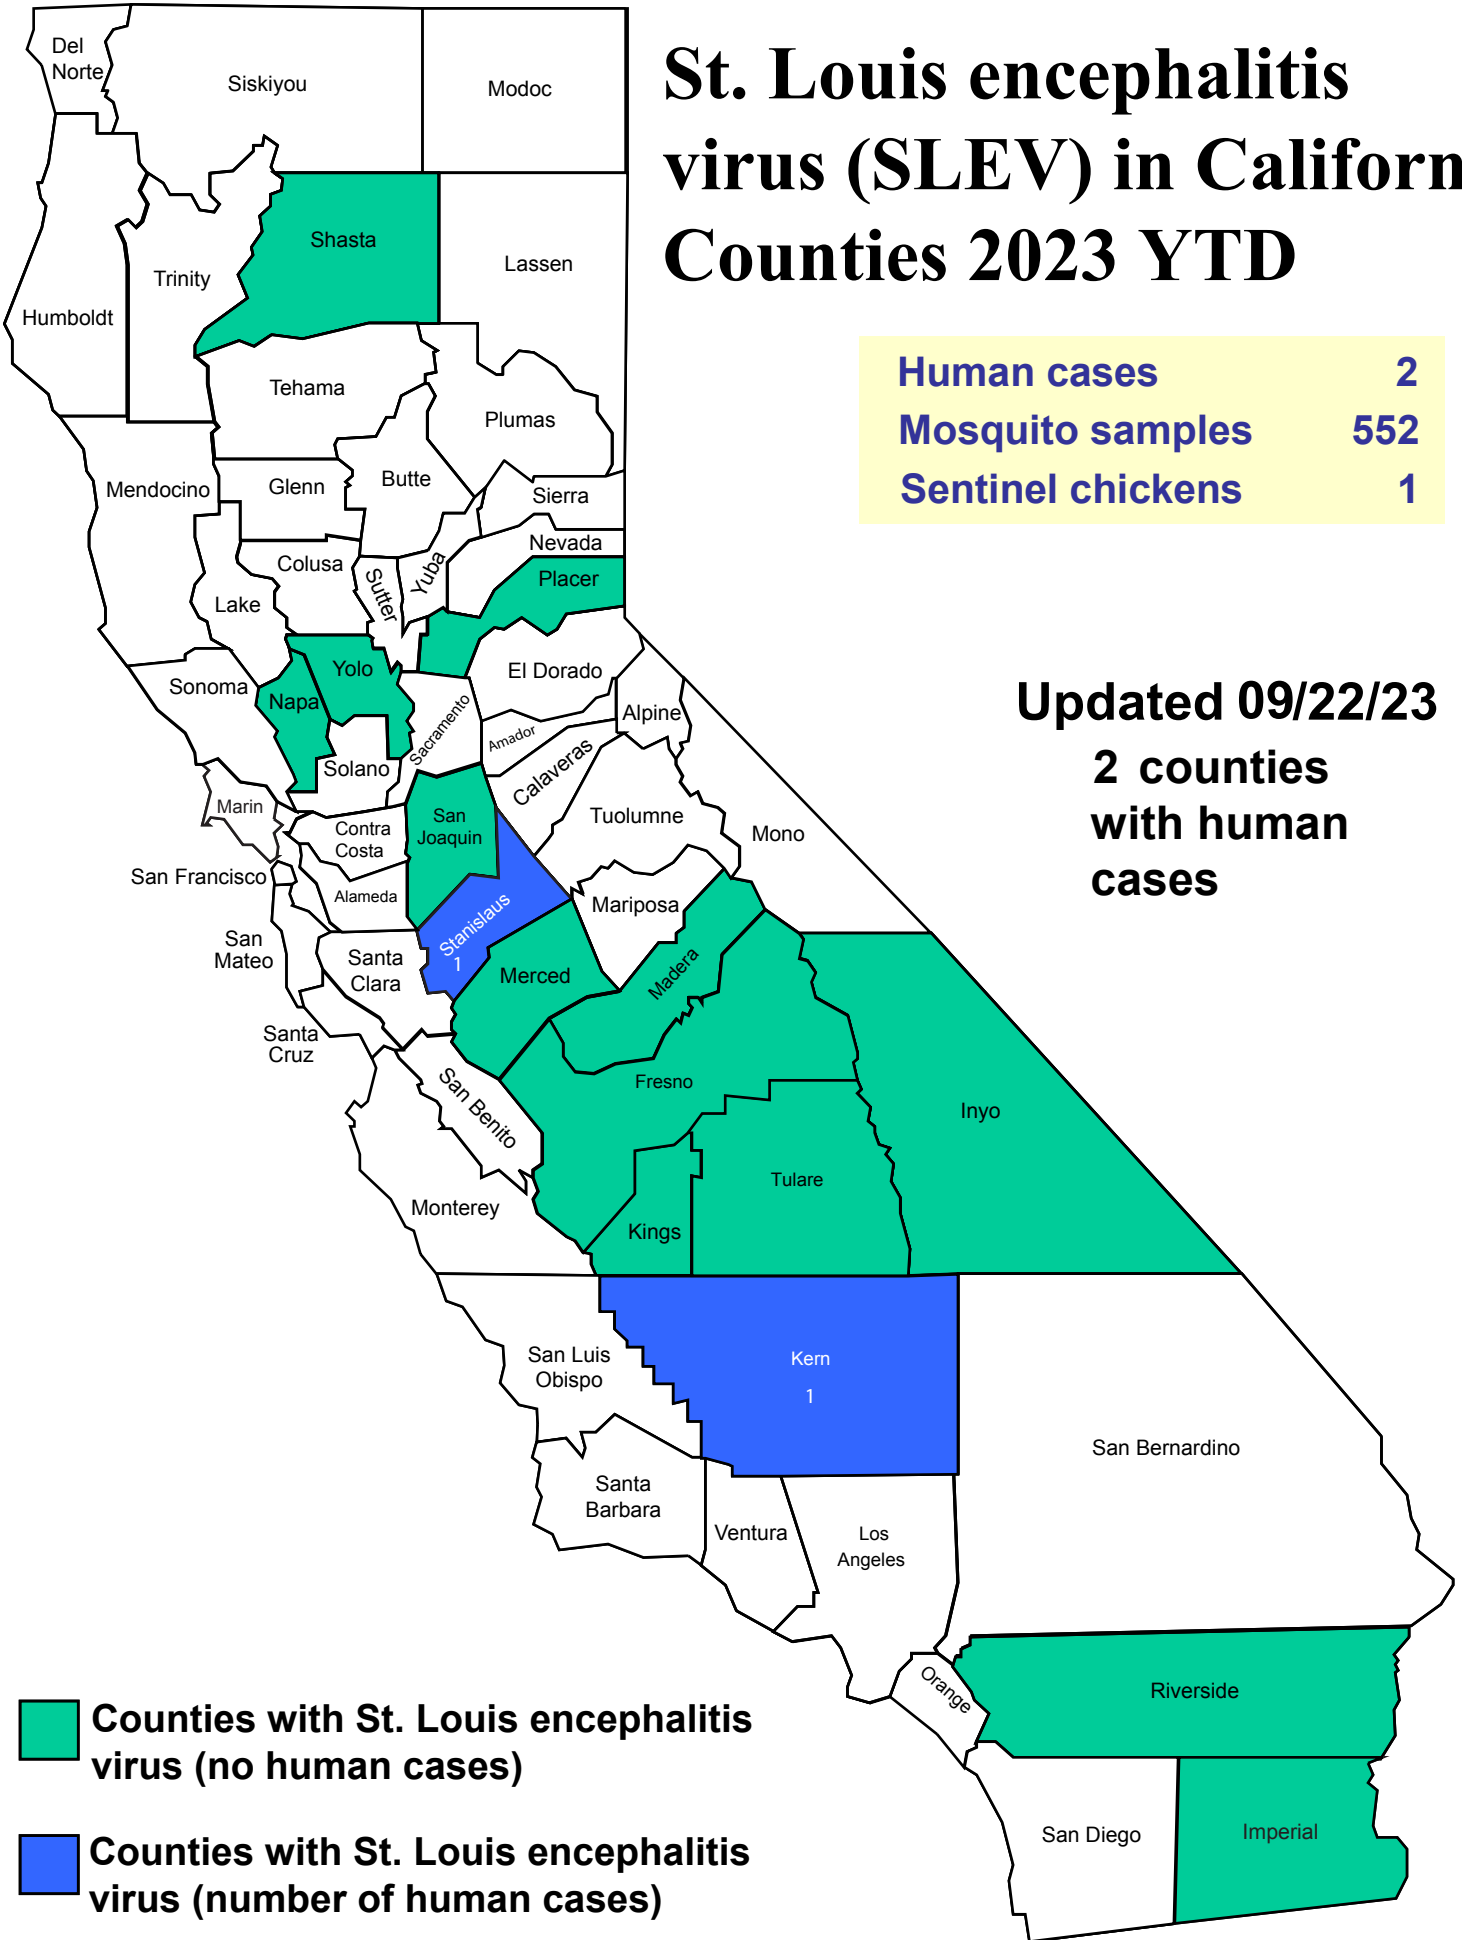

# St. Louis encephalitis virus (SLEV) in California Counties 2023 YTD

Human cases	2
Mosquito samples	552
Sentinel chickens	1

**Updated 09/22/23**  
**2 counties with human cases**

■ Counties with St. Louis encephalitis virus (no human cases)

■ Counties with St. Louis encephalitis virus (number of human cases)