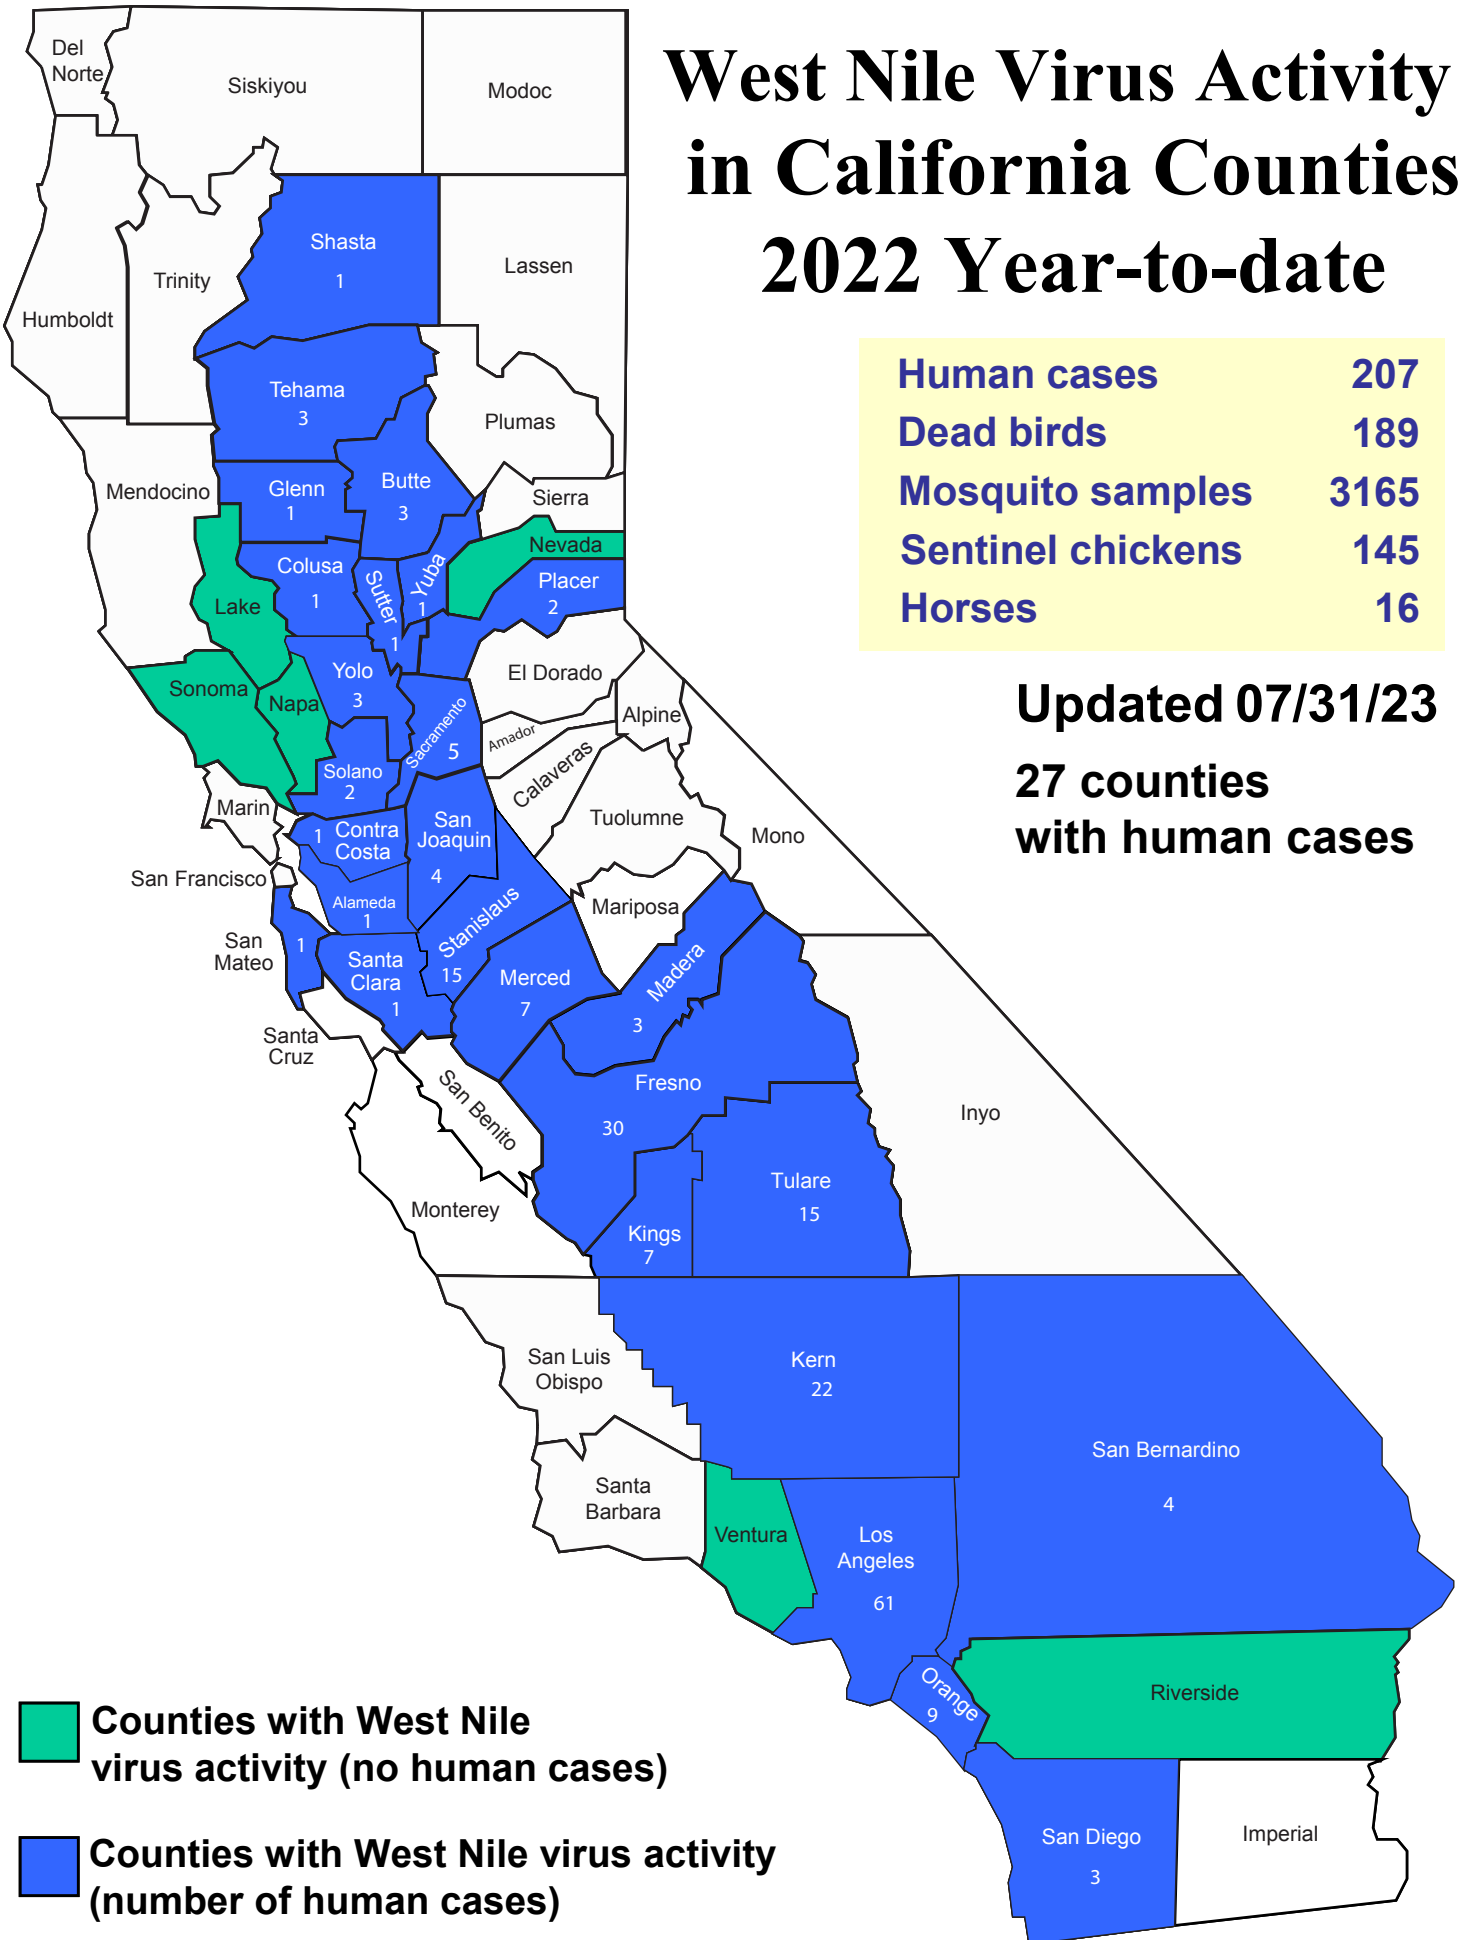

West Nile Virus Activity in California Counties 2022 Year-to-date

Human cases	207
Dead birds	189
Mosquito samples	3165
Sentinel chickens	145
Horses	16

Updated 07/31/23

27 counties
with human cases

- Counties with West Nile virus activity (no human cases)
- Counties with West Nile virus activity (number of human cases)