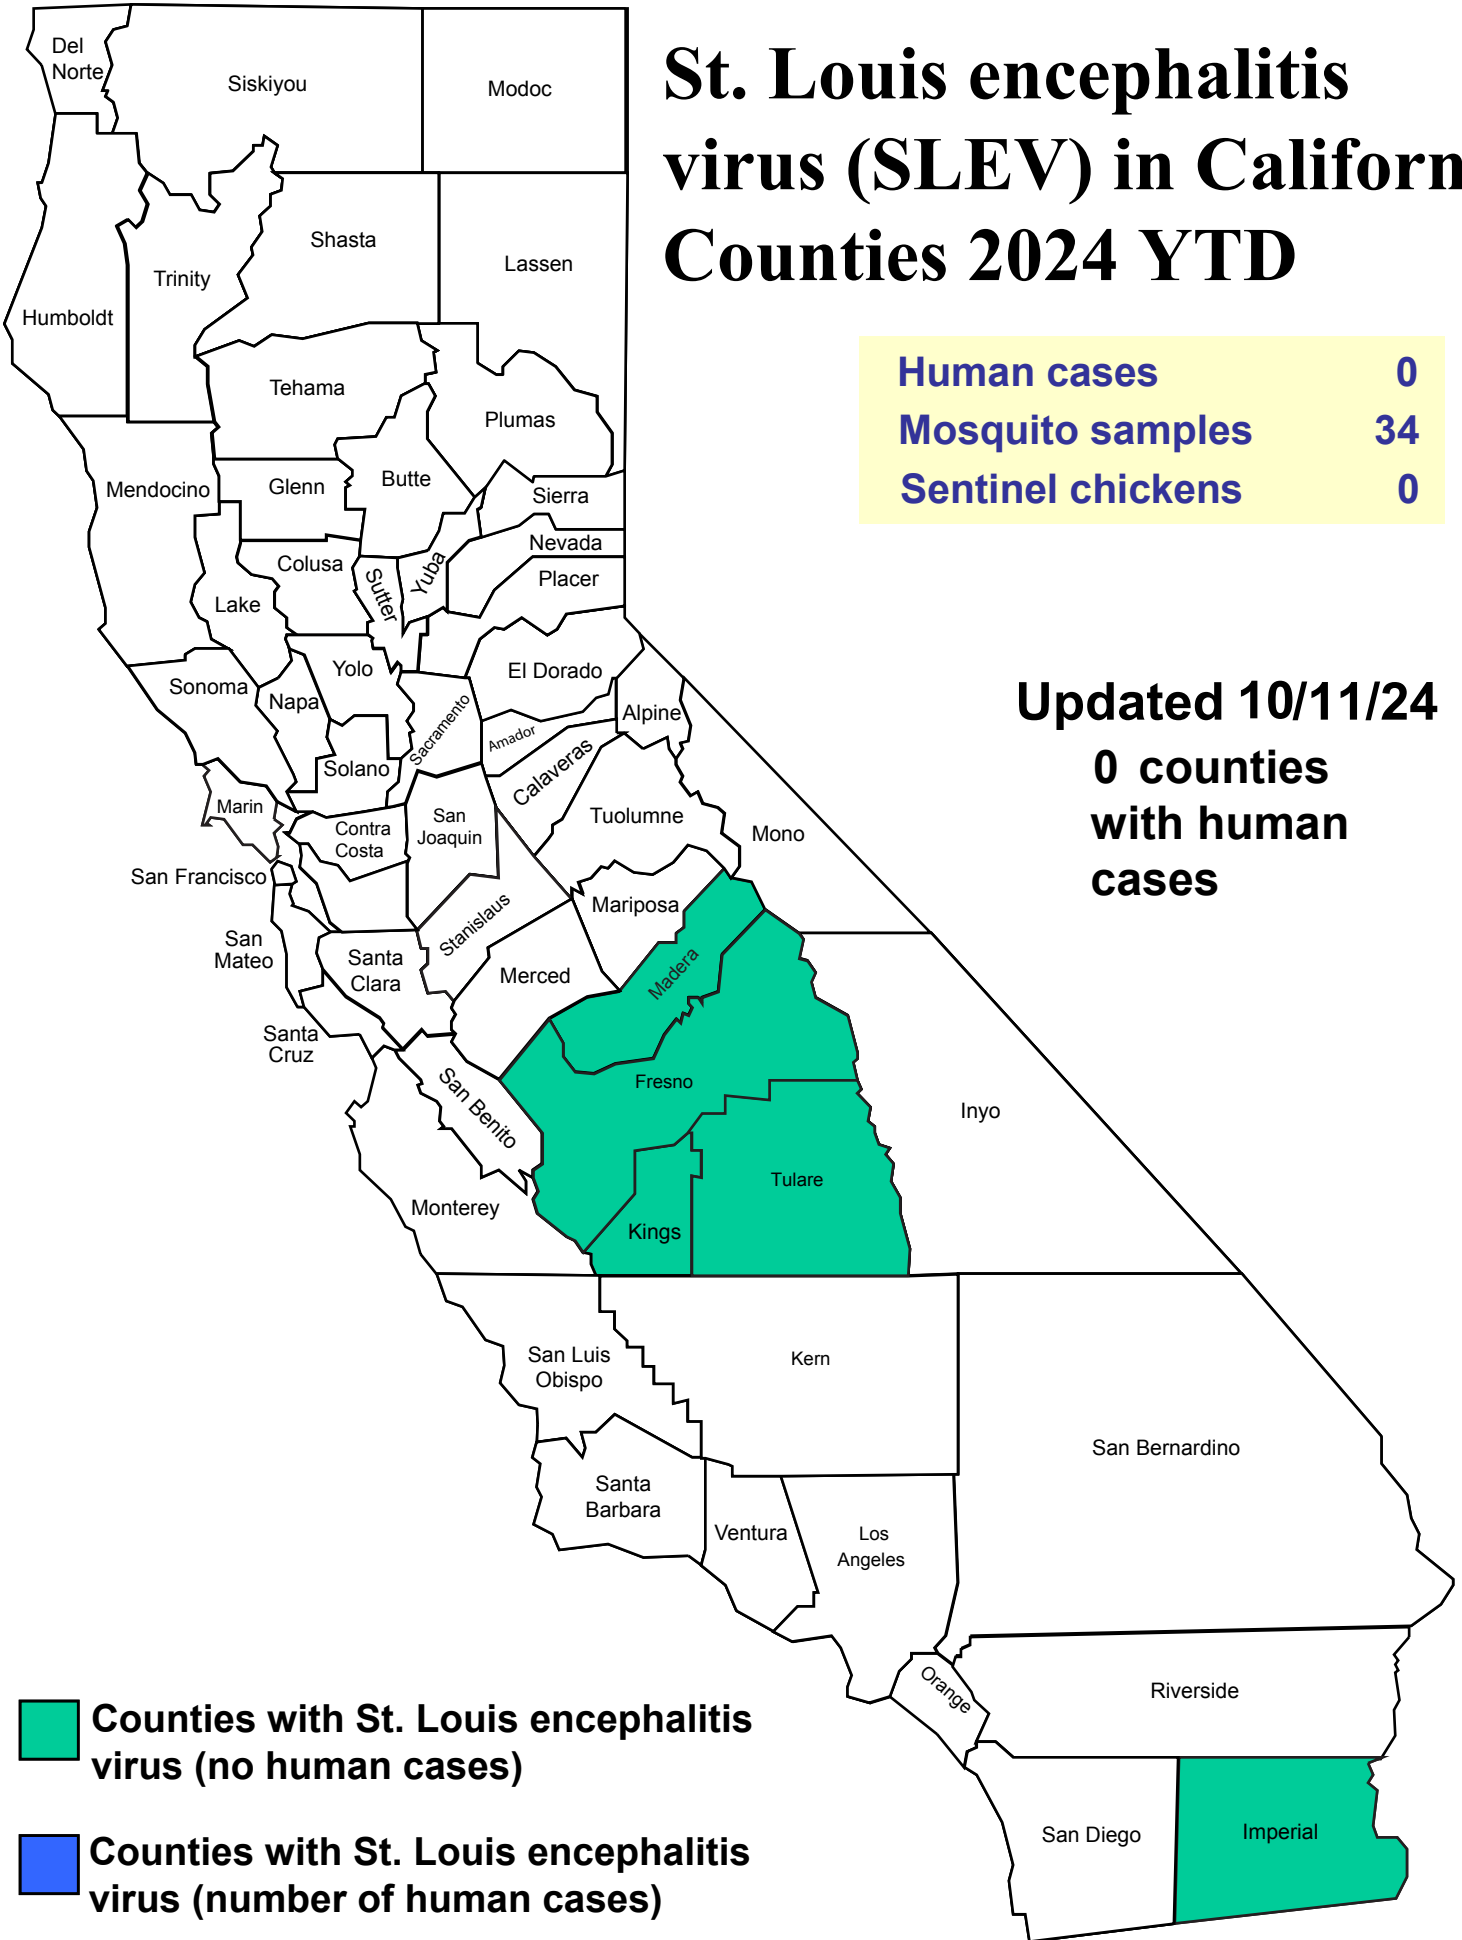

# St. Louis encephalitis virus (SLEV) in California Counties 2024 YTD

Human cases	0
Mosquito samples	34
Sentinel chickens	0

**Updated 10/11/24**  
**0 counties with human cases**

**Counties with St. Louis encephalitis virus (no human cases)**

**Counties with St. Louis encephalitis virus (number of human cases)**