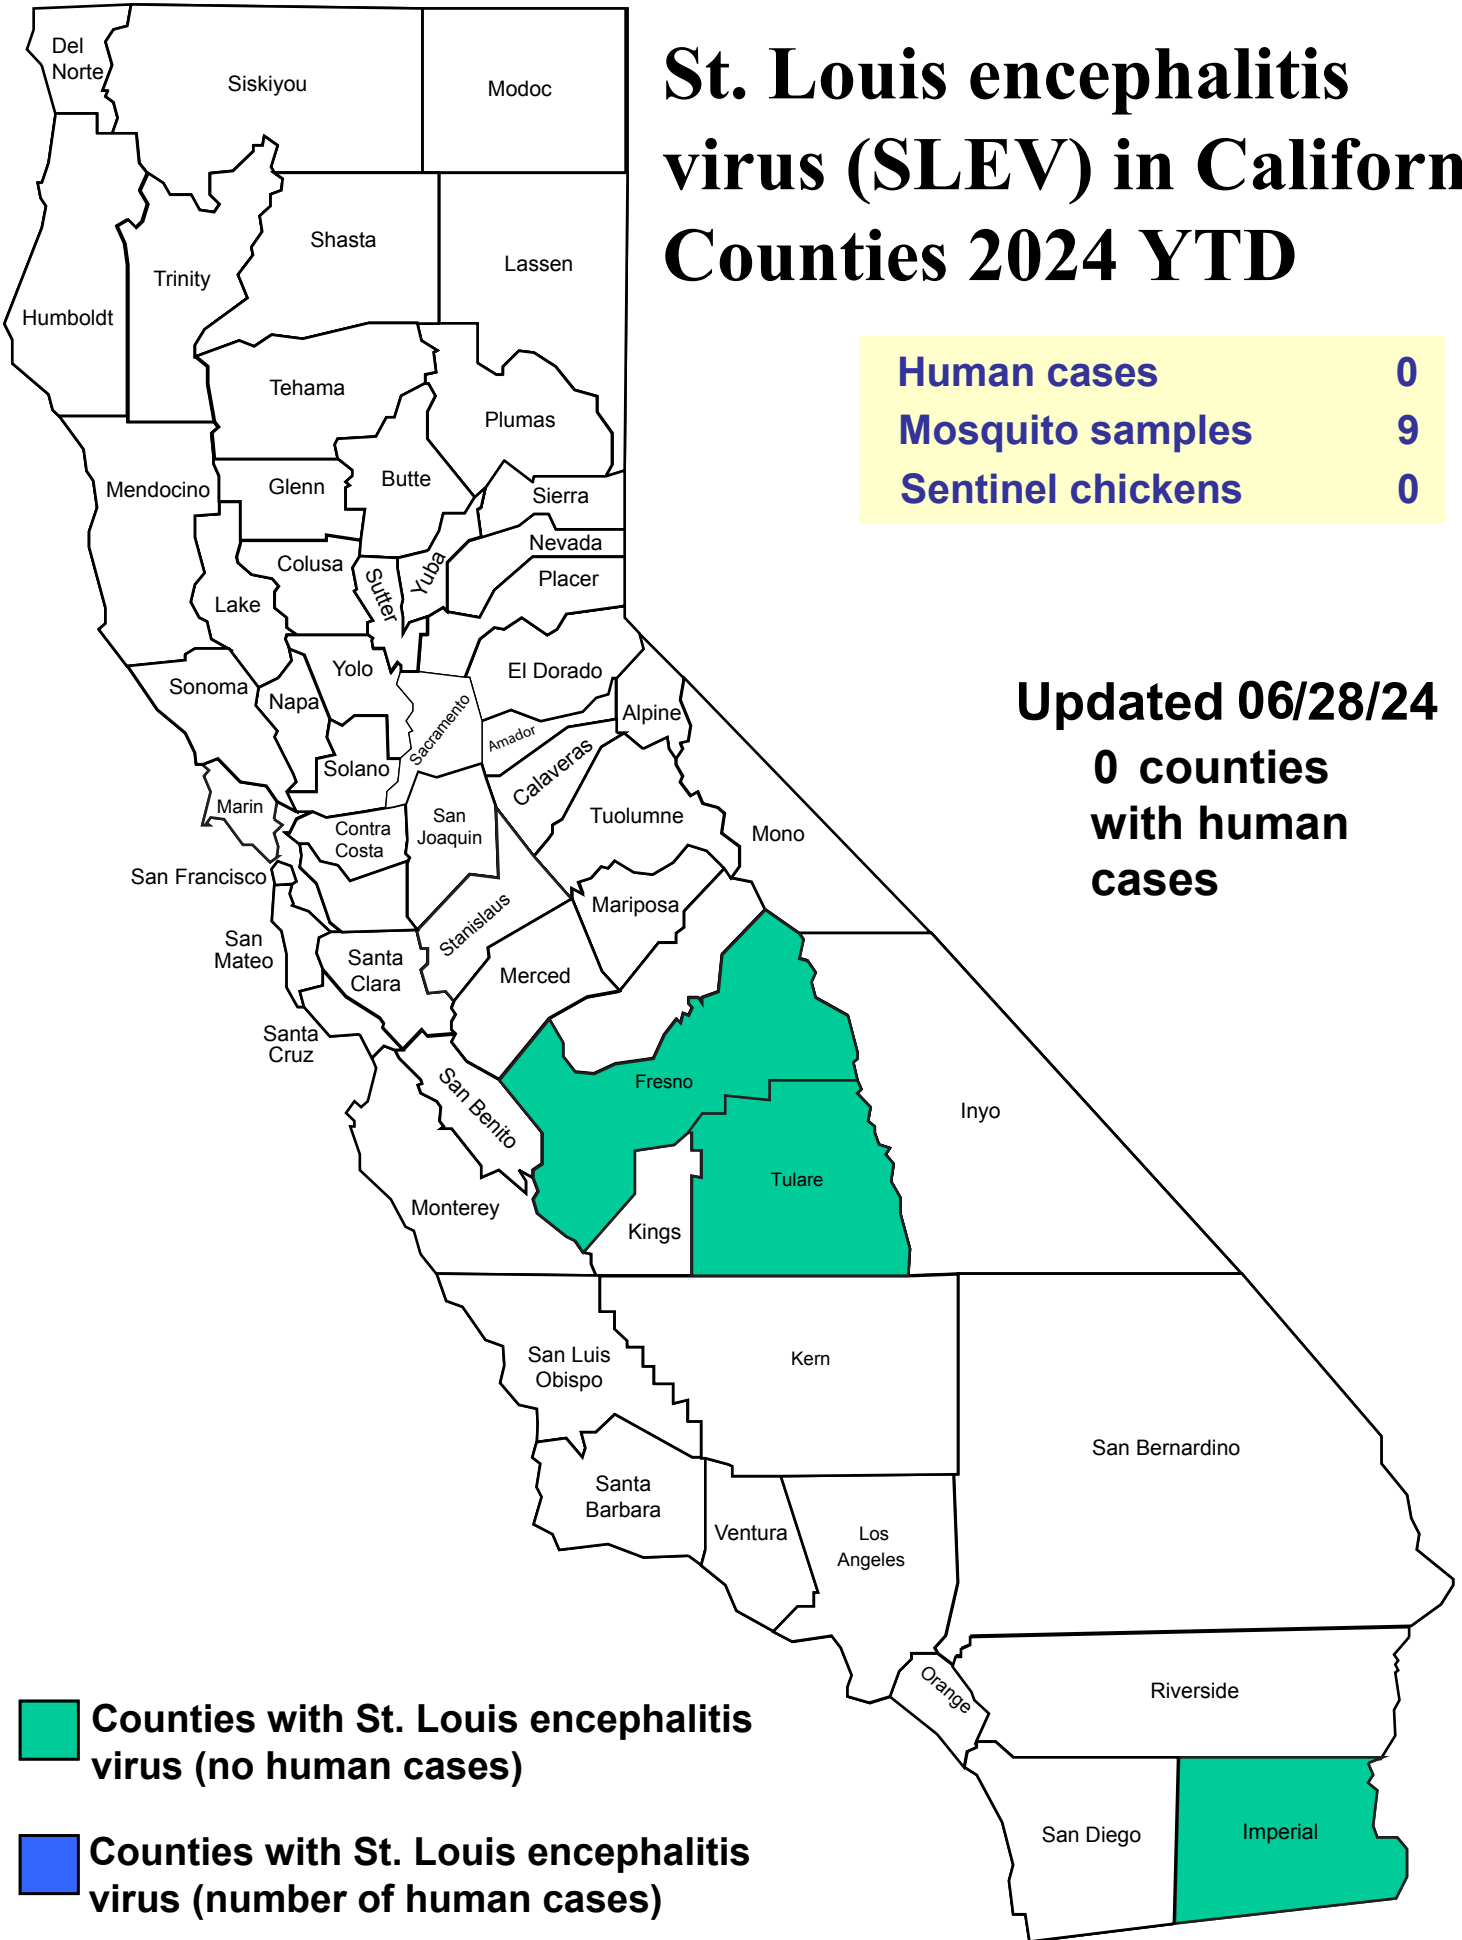

St. Louis encephalitis virus (SLEV) in California Counties 2024 YTD

Human cases	0
Mosquito samples	9
Sentinel chickens	0

Updated 06/28/24
0 counties with human cases

Counties with St. Louis encephalitis virus (no human cases)

Counties with St. Louis encephalitis virus (number of human cases)