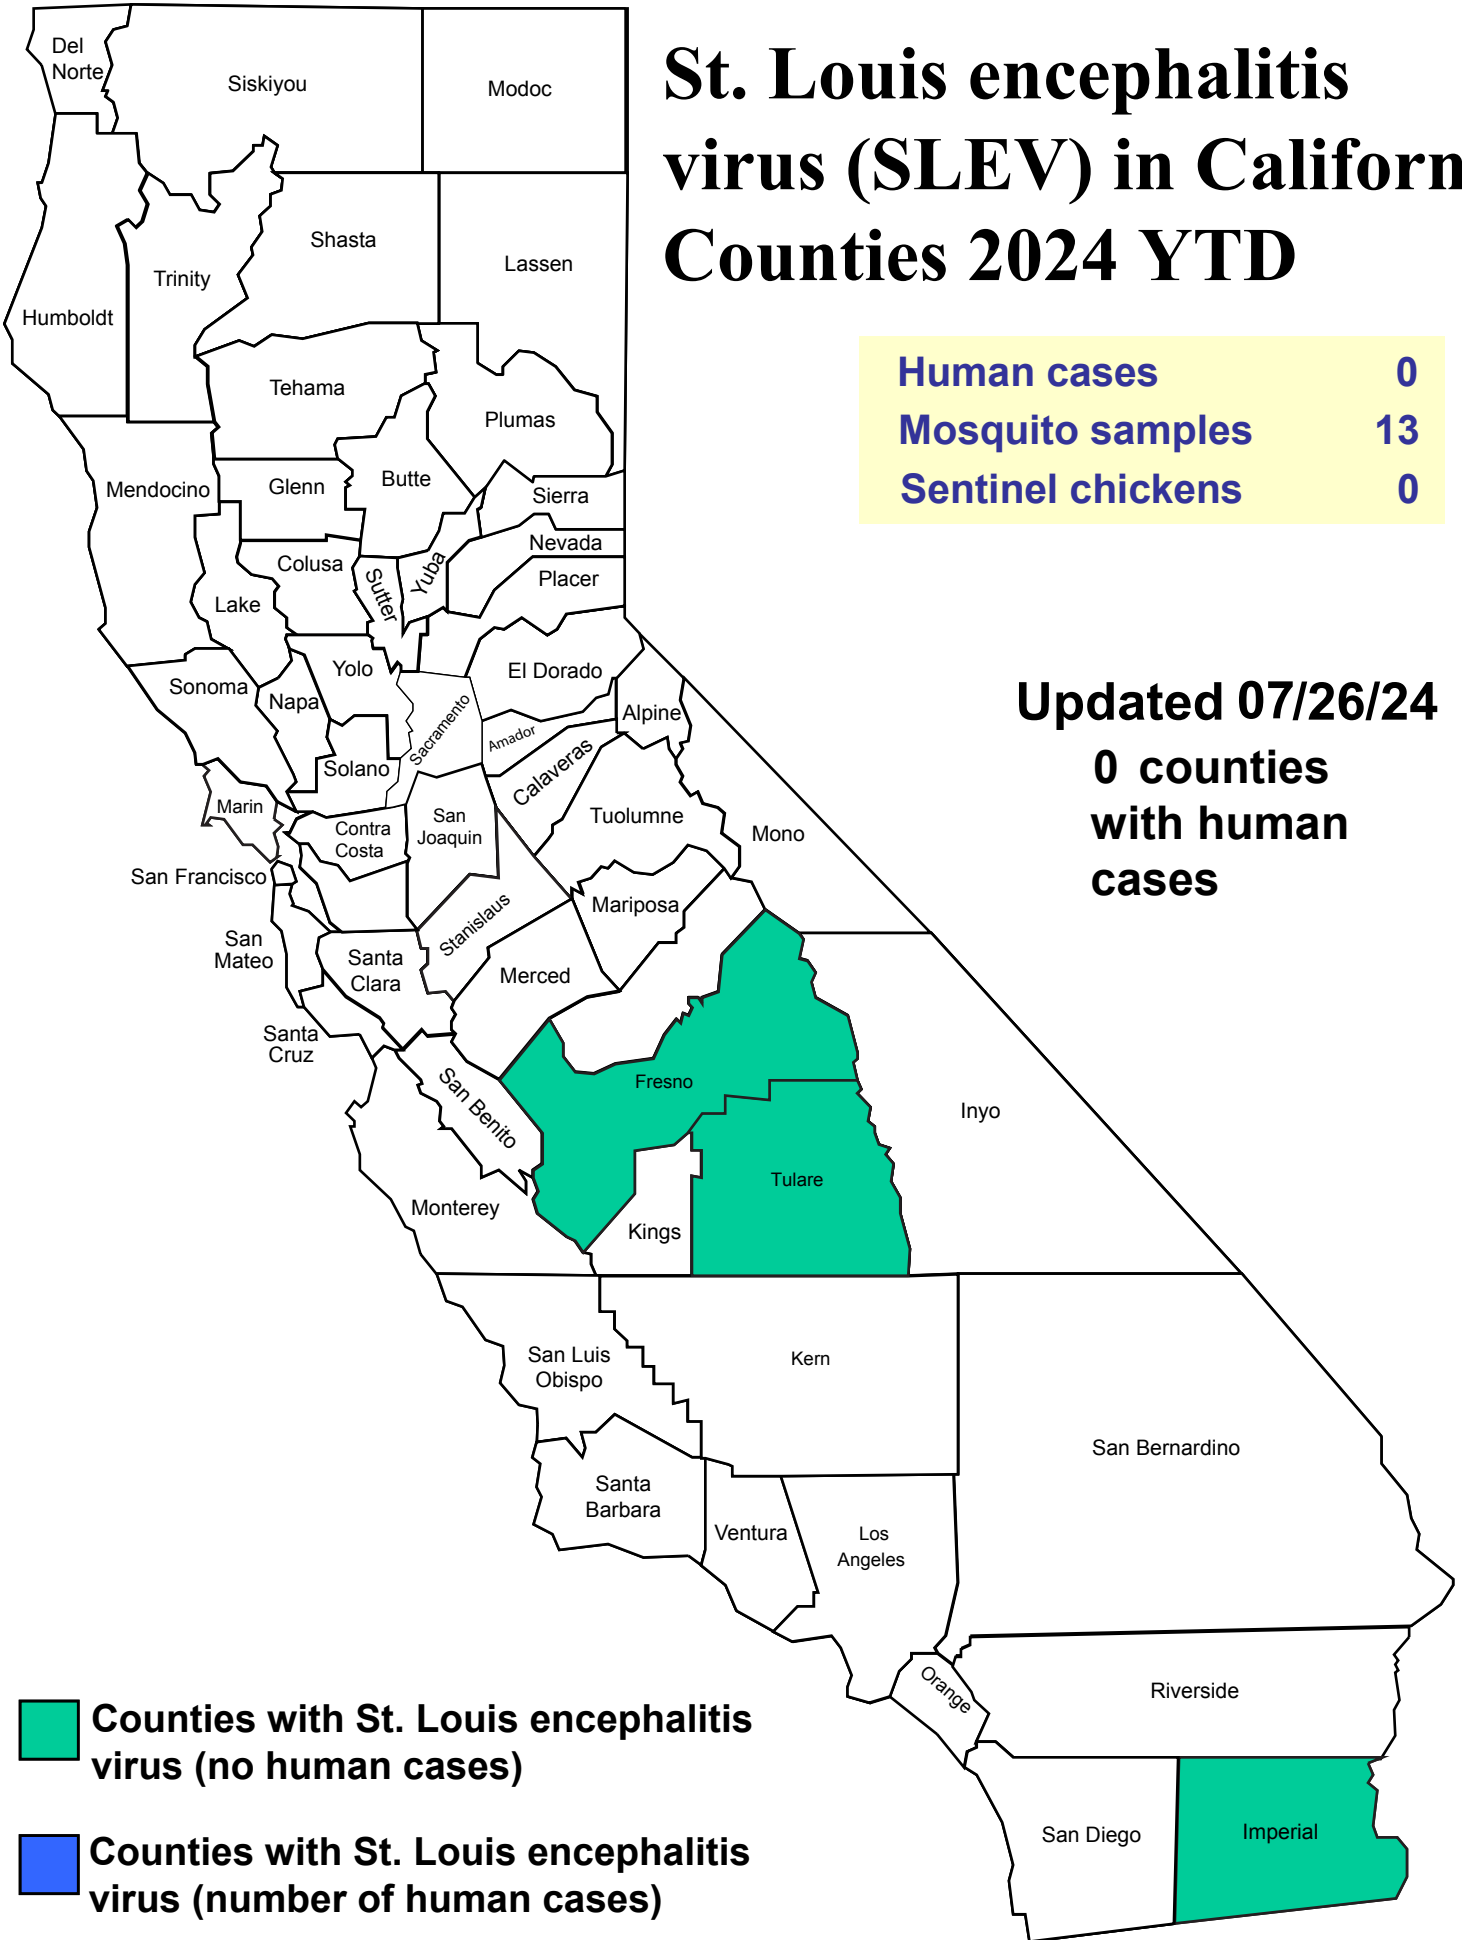

# St. Louis encephalitis virus (SLEV) in California Counties 2024 YTD

Human cases	0
Mosquito samples	13
Sentinel chickens	0

**Updated 07/26/24**  
**0 counties with human cases**

■ Counties with St. Louis encephalitis virus (no human cases)

■ Counties with St. Louis encephalitis virus (number of human cases)