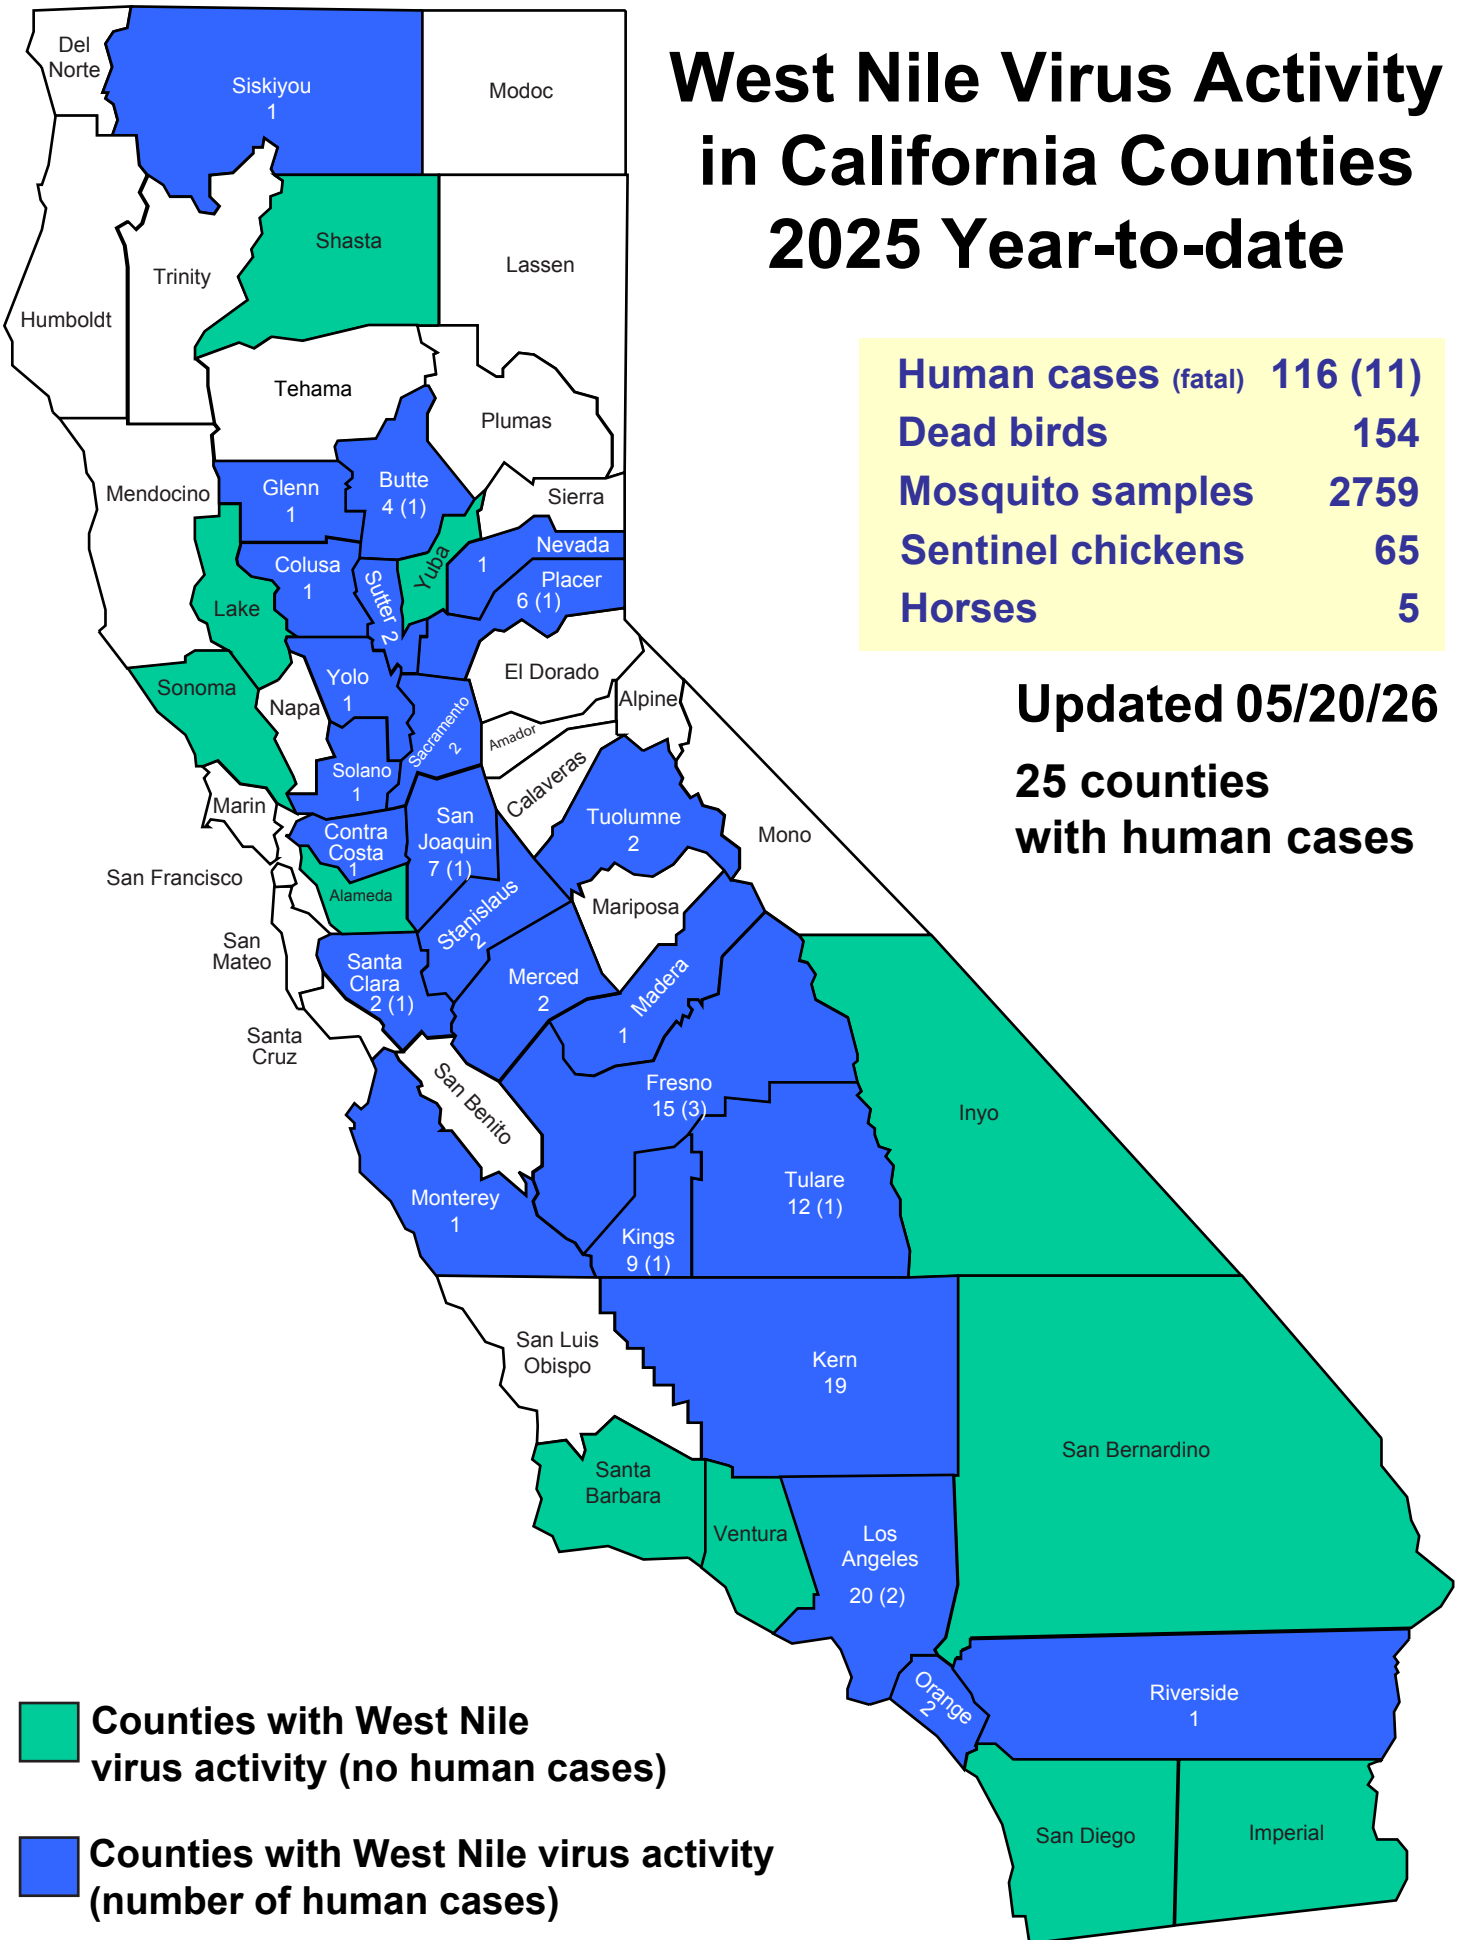

West Nile Virus Activity in California Counties 2025 Year-to-date

Human cases (fatal)	116 (11)
Dead birds	154
Mosquito samples	2759
Sentinel chickens	65
Horses	5

Updated 05/20/26

25 counties with human cases

- Counties with West Nile virus activity (no human cases)
- Counties with West Nile virus activity (number of human cases)