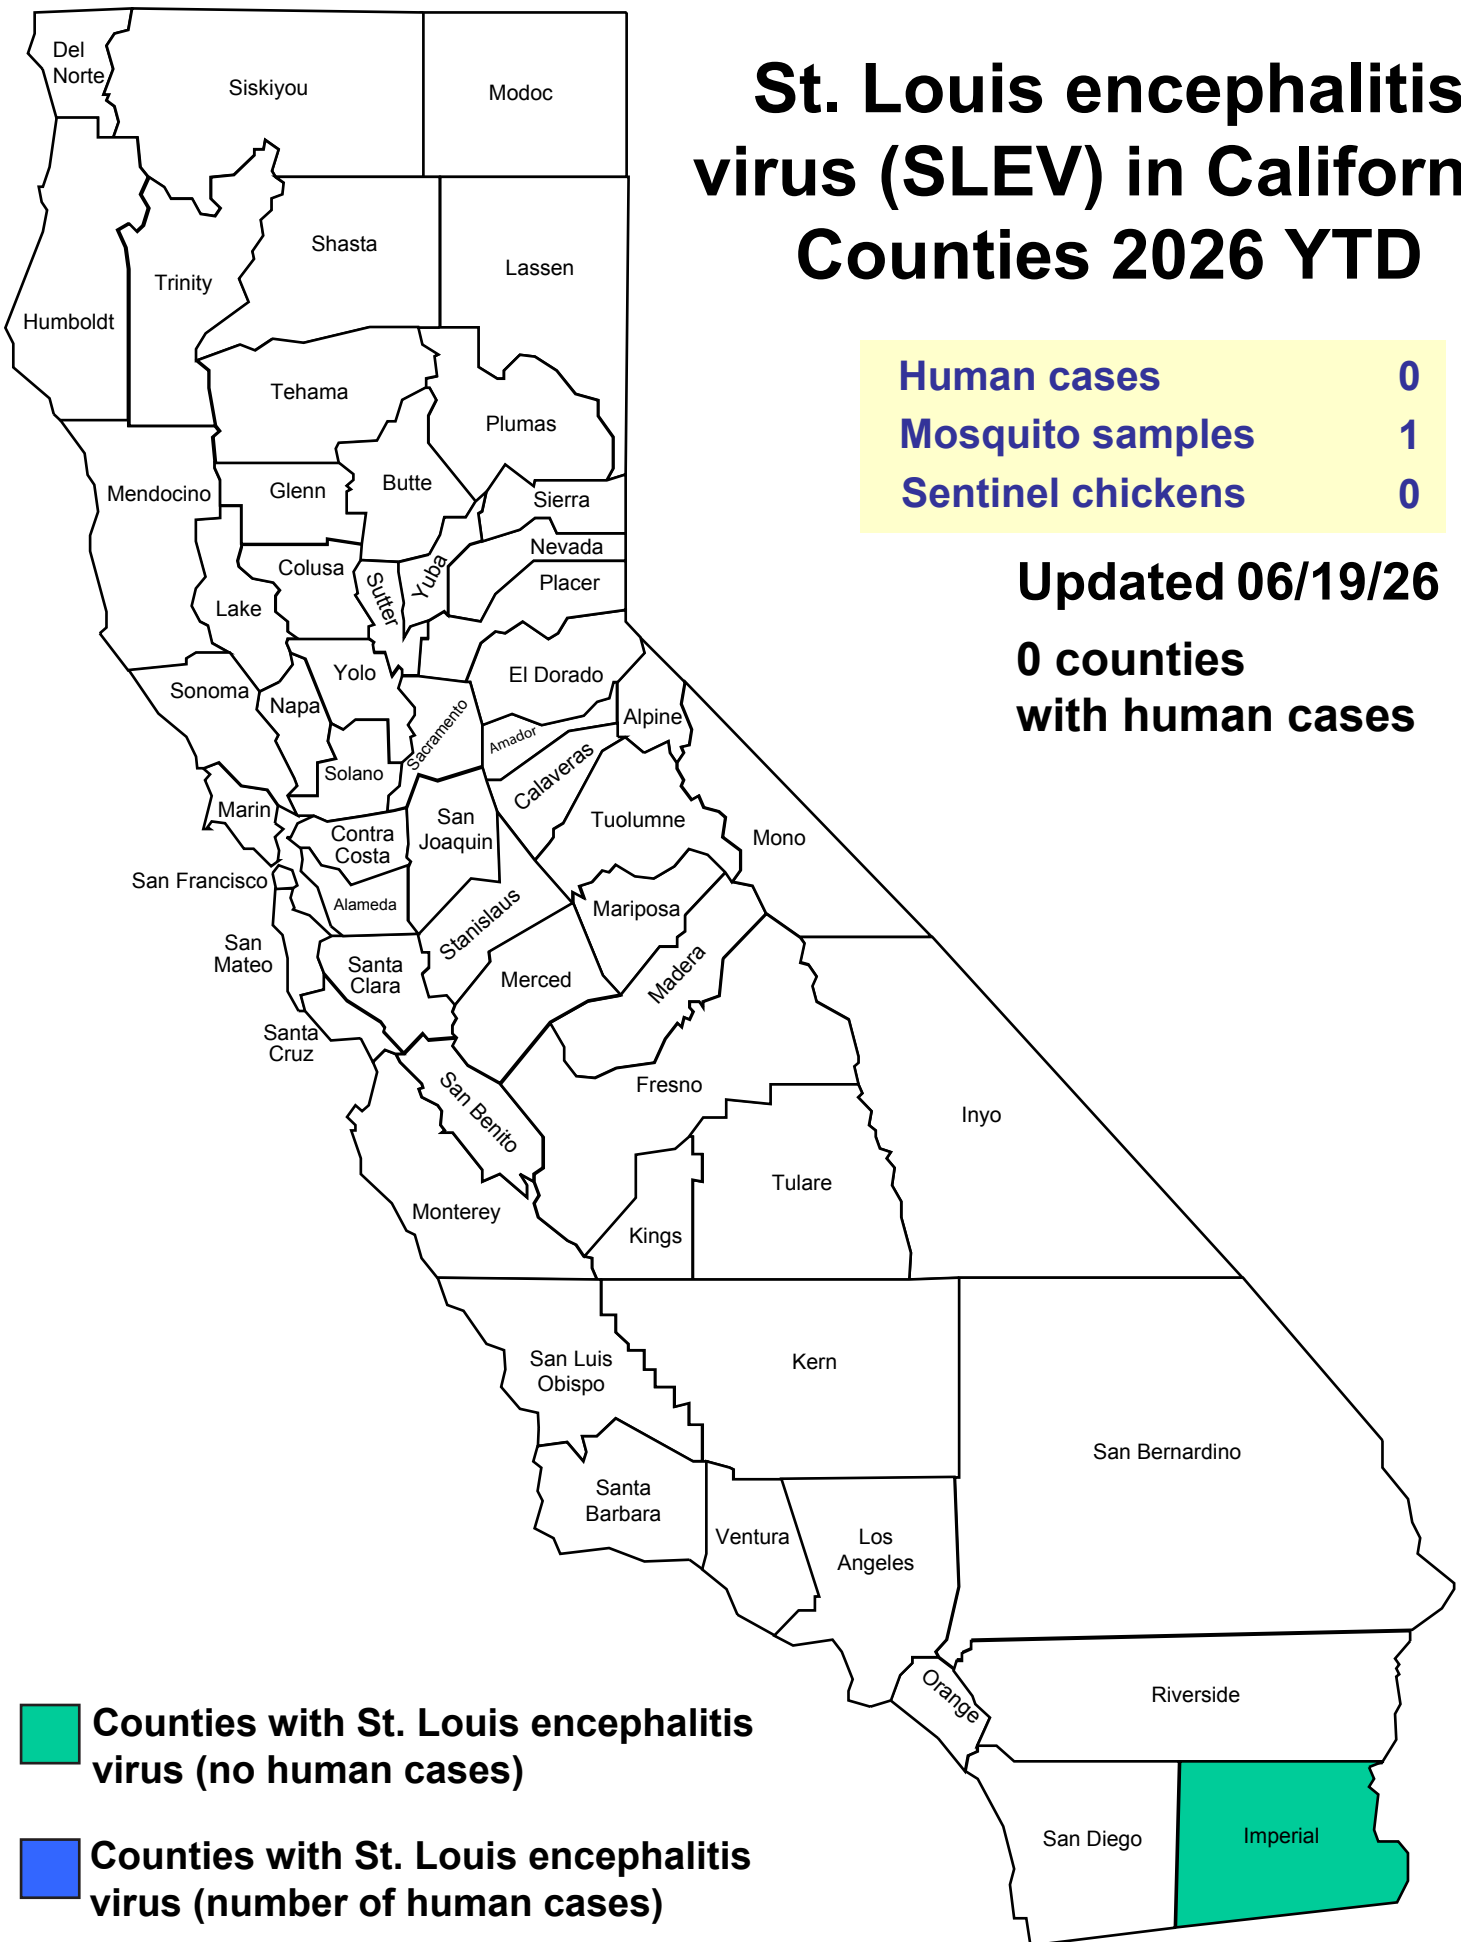

St. Louis encephalitis virus (SLEV) in California Counties 2026 YTD

Human cases	0
Mosquito samples	1
Sentinel chickens	0

Updated 06/19/26

0 counties with human cases

■ Counties with St. Louis encephalitis virus (no human cases)

■ Counties with St. Louis encephalitis virus (number of human cases)